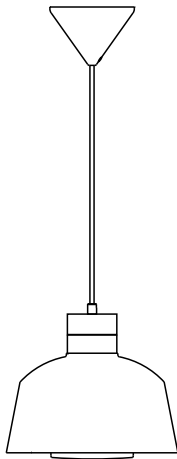

EMMA 25 | PENDANTS/SUSPENDED LIGHTING |

nordlux®

WHITE

48853001

Voltage (V): 230 Volt
IP degree if the fixture includes
two types of IP degree: IP20
Maximum compatible bulb
wattage (W): 10W
Class (Class I, Class II, Class III):
Class 2 (Double isolated)
Lampholder type (eg, E27/E14,
etc): GU10
Dimmerable: Yes with compatible
bulb

Primary material: Metal
Secondary material: Glass
Color of the Glass: Opal white
Color of the cable: White
Length of the cable (cm): 200
Is the cable replaceable: False

Color: White
Shade Diameter (cm): 25
Shade Height (cm): 23
EAN: 5701581462984
TUN: 2042370
Item Number: 48853001
Pcs Per Master Carton: 3

Sales Box Height (cm): 27
Sales Box Width(cm): 29
Sales Box Depth (cm): 29
Sales Box Volume m³ : 0.0227
Net weight of the luminaire (kg):
0.5

Emma is a modern series in which the design creates an innovative lighting effect. Through the beautiful surface of the opal glass at the top of the lamp, the light flows softly and warmly out into the room.

The light source is hidden under an elegant glass dome, which is a beautiful detail in the design and simultaneously contributes to a warm and cosy lighting.