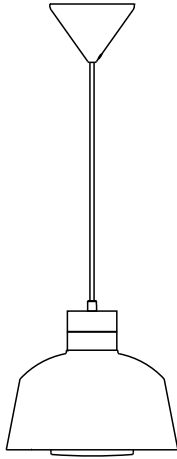

## BLACK

48853003

Voltage (V): 230 Volt  
IP degree if the fixture includes  
two types of IP degree: IP20  
Maximum compatible bulb  
wattage (W): 10W  
Class (Class I, Class II, Class III):  
Class 2 (Double isolated)  
Lampholder type (eg, E27/E14,  
etc): GU10  
Dimmerable: Yes with compatible  
bulb

Primary material: Metal  
Secondary material: Glass  
Color of the Glass: Opal white  
Color of the cable: Black  
Length of the cable (cm): 200  
Is the cable replaceable: False

Color: Black  
Shade Diameter (cm): 25  
Shade Height (cm): 23  
EAN: 5701581463080  
TUN: 2042371  
Item Number: 48853003  
Pcs Per Master Carton: 3

Sales Box Height (cm): 27  
Sales Box Width(cm): 29  
Sales Box Depth (cm): 29  
Sales Box Volume m<sup>3</sup> : 0.0227  
Net weight of the luminaire (kg):  
0.5

Emma is a modern series in which the design creates an innovative lighting effect. Through the beautiful surface of the opal glass at the top of the lamp, the light flows softly and warmly out into the room.

The light source is hidden under an elegant glass dome, which is a beautiful detail in the design and simultaneously contributes to a warm and cosy lighting.