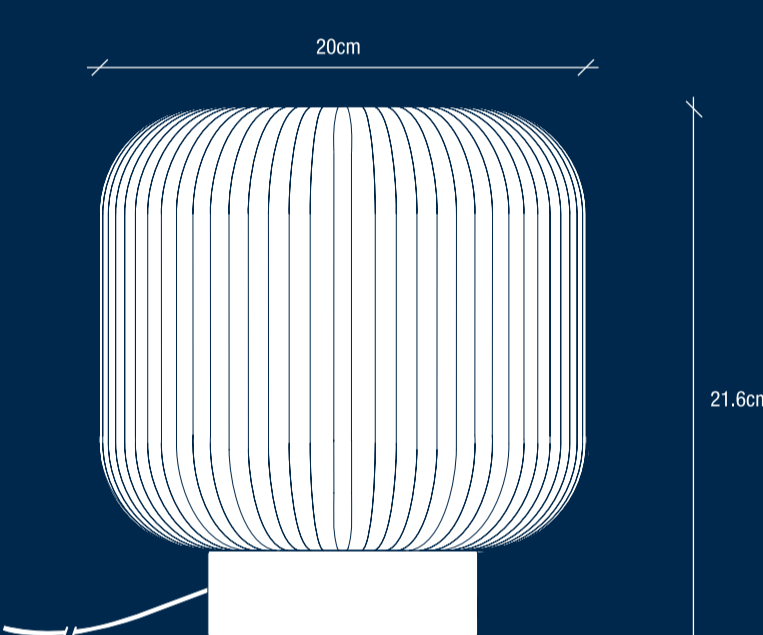

nordlux®

MILFORD

- Design: 48915001
- ID: 2012010
- Material: H44/White
- Material: White/MI
- Base: Base
- IP20
- E27
- 230V
- MAX 40W
- CE
- BULB NOT INCLUDED

nordlux 48915001

This luminaire is compatible with bulbs of the energy classes:

A++
A+
A
B
C
D
E

674/2012

www.nordlux.com

AAD: 17122018 XY

nordlux®

nordlux

nordlux®

BULB NOT INCLUDED

MILFORD

nordlux®

BULB NOT INCLUDED

MILFORD

nordlux®

MILFORD