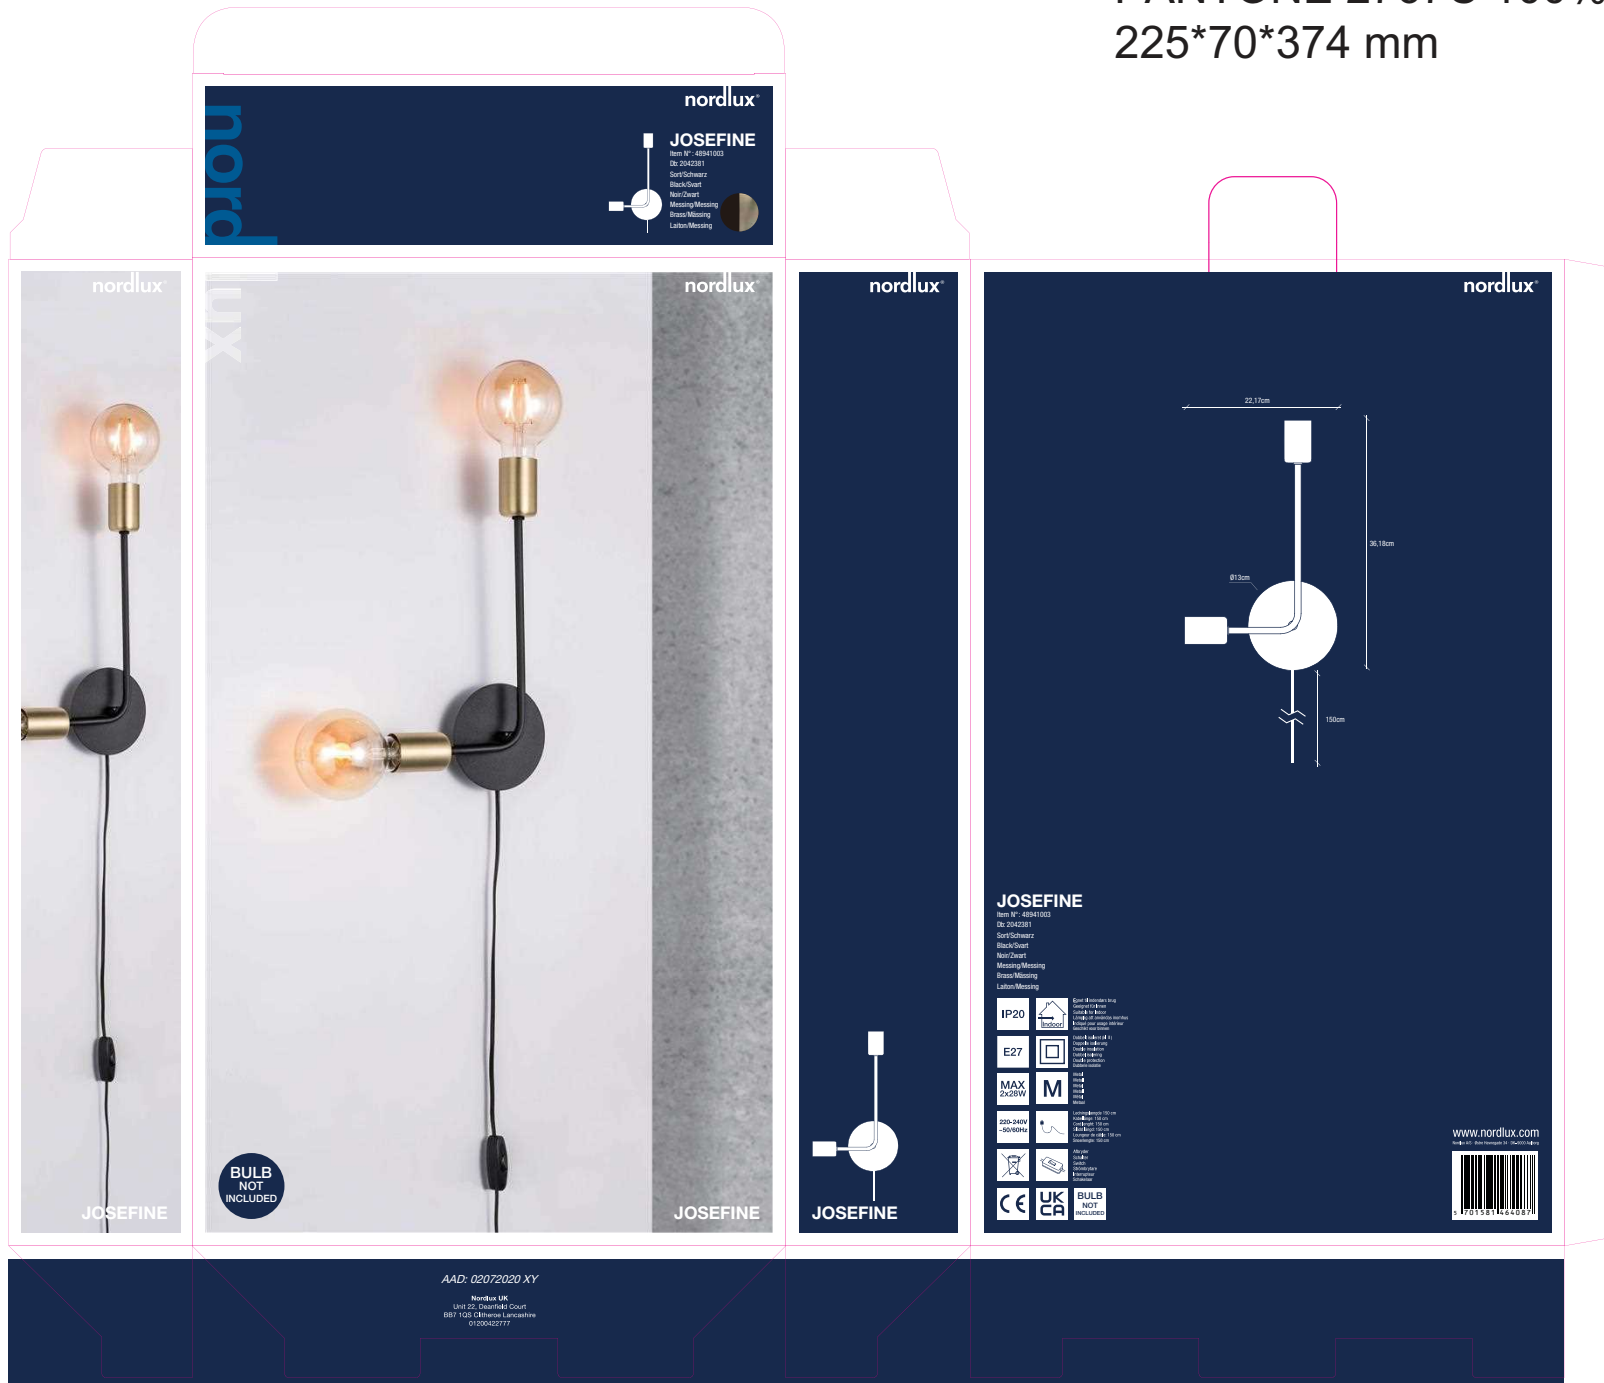

PANTONE 2767C 100%
225*70*374 mm

nordlux
JOSEFINE
Item N° 48941003
E27 2x28W
Sort/Schwarz
Black/Black
New/Neu
Missing/Missing
Basic/Basic
Latten/Latten

nordlux
JOSEFINE

nordlux
JOSEFINE

BULB
NOT
INCLUDED

nordlux
JOSEFINE

nordlux

22.17cm
36.18cm
81.2mm
15.0cm

JOSEFINE
Item N° 48941003
E27 2x28W
Sort/Schwarz
Black/Black
New/Neu
Missing/Missing
Basic/Basic
Latten/Latten

IP20
E27
MAX 2x28W
220-240V 50/60Hz
CE
UKCA
BULB NOT INCLUDED

www.nordlux.com

AAD: 02072020 XY