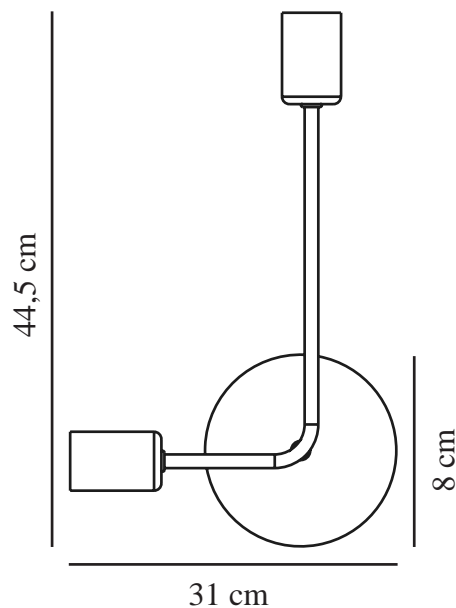

# JOSEFINE | WALL LIGHT | MATT BLACK

48941003

nordlux®

Voltage (V): 220-240 Volt  
IP degree: IP20  
Maximum bulb wattage (W): 25W  
Class (Class 1, Class 2, Class 3):  
Class 2 (Double isolated)  
Socket type: E27  
Dimmerable: Yes with compatible  
bulb  
Switch placement: On the cable

Colour: Matt black  
Height (cm): 36.18  
Width (cm): 22.15  
Tube Diameter (cm): 0.93  
Shade Diameter (cm): 4  
Outdoor base dimension (cm): 8  
Length (cm): 22.15  
Projection (cm): 10

Pcs Per Master Carton: 3  
Sales Box Height (cm): 37.4  
Sales Box Width(cm): 22.5  
Sales Box Depth (cm): 7  
Sales Box Volume m<sup>3</sup> : 0.01  
Product net weight (kg): 0.48

Primary material: Metal  
Colour of the glass: Brass  
Colour of the cable: Black  
Length of the cable (cm): 150  
Surface material of the cable:  
Plastic  
Is the cable replaceable: True

EAN: 5701581464087  
TUN: 2042381  
Item Number: 48941003