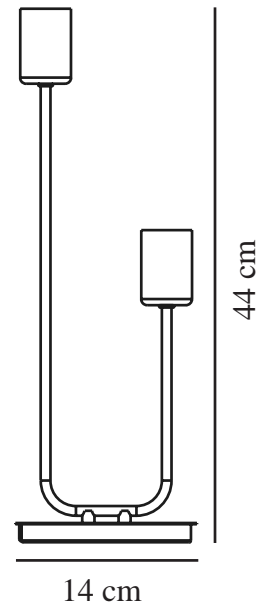

# JOSEFINE | TABLE LAMP | MATT BLACK

48955003

nordlux®

Voltage (V): 230 Volt  
IP degree: IP20  
Maximum bulb wattage (W):  
2X25W  
Class (Class 1, Class 2, Class 3):  
Class 2 (Double isolated)  
Socket type: E27  
Dimmerable: Yes with compatible  
bulb  
Switch placement: On the cable

Colour: Matt black  
Height (cm): 44  
Tube Diameter (cm): 0.8  
Shade Diameter (cm): 4.2  
Outdoor base dimension (cm): 14

EAN: 5701581464186  
TUN: 2042382  
Item Number: 48955003

Pcs Per Master Carton: 3  
Sales Box Height (cm): 45.4  
Sales Box Width(cm): 16.5  
Sales Box Depth (cm): 16.5  
Sales Box Volume m<sup>3</sup> : 0.0124  
Product net weight (kg): 0.72

Primary material: Metal  
Colour of the glass: Brass  
Colour of the cable: Black  
Length of the cable (cm): 150  
Surface material of the cable:  
Plastic  
Is the cable replaceable: False

- Industrial style • Industrial expression with raw, masculine tubes
- Elegant table decoration • Design your own lamp expression with beautiful decorative bulbs