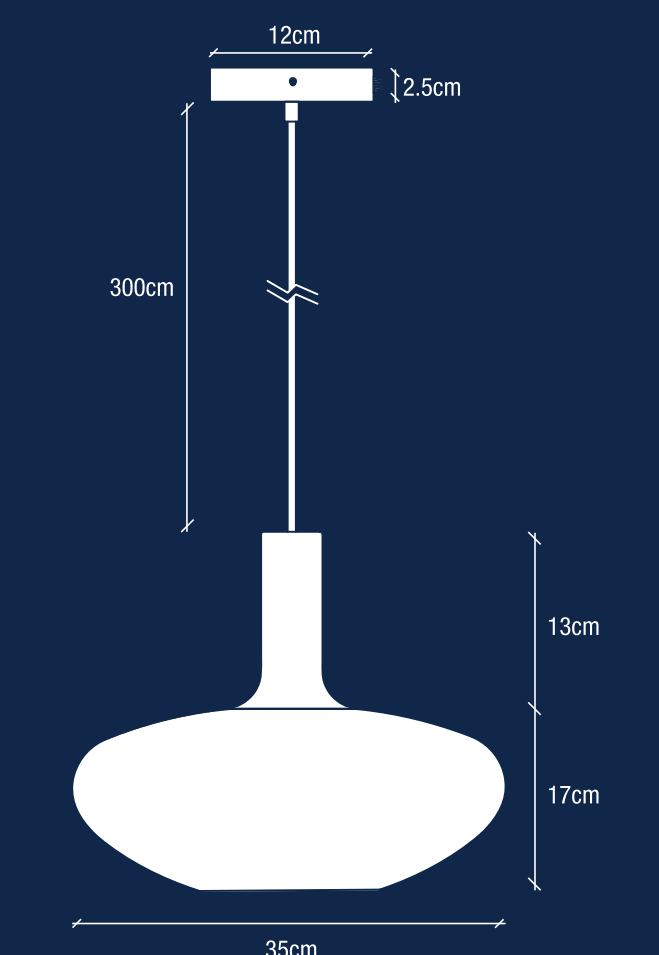

ALTON 35

IP20
E27
230V
MAX 60W
CE
RoHS
Energy Star
BULB NOT INCLUDED