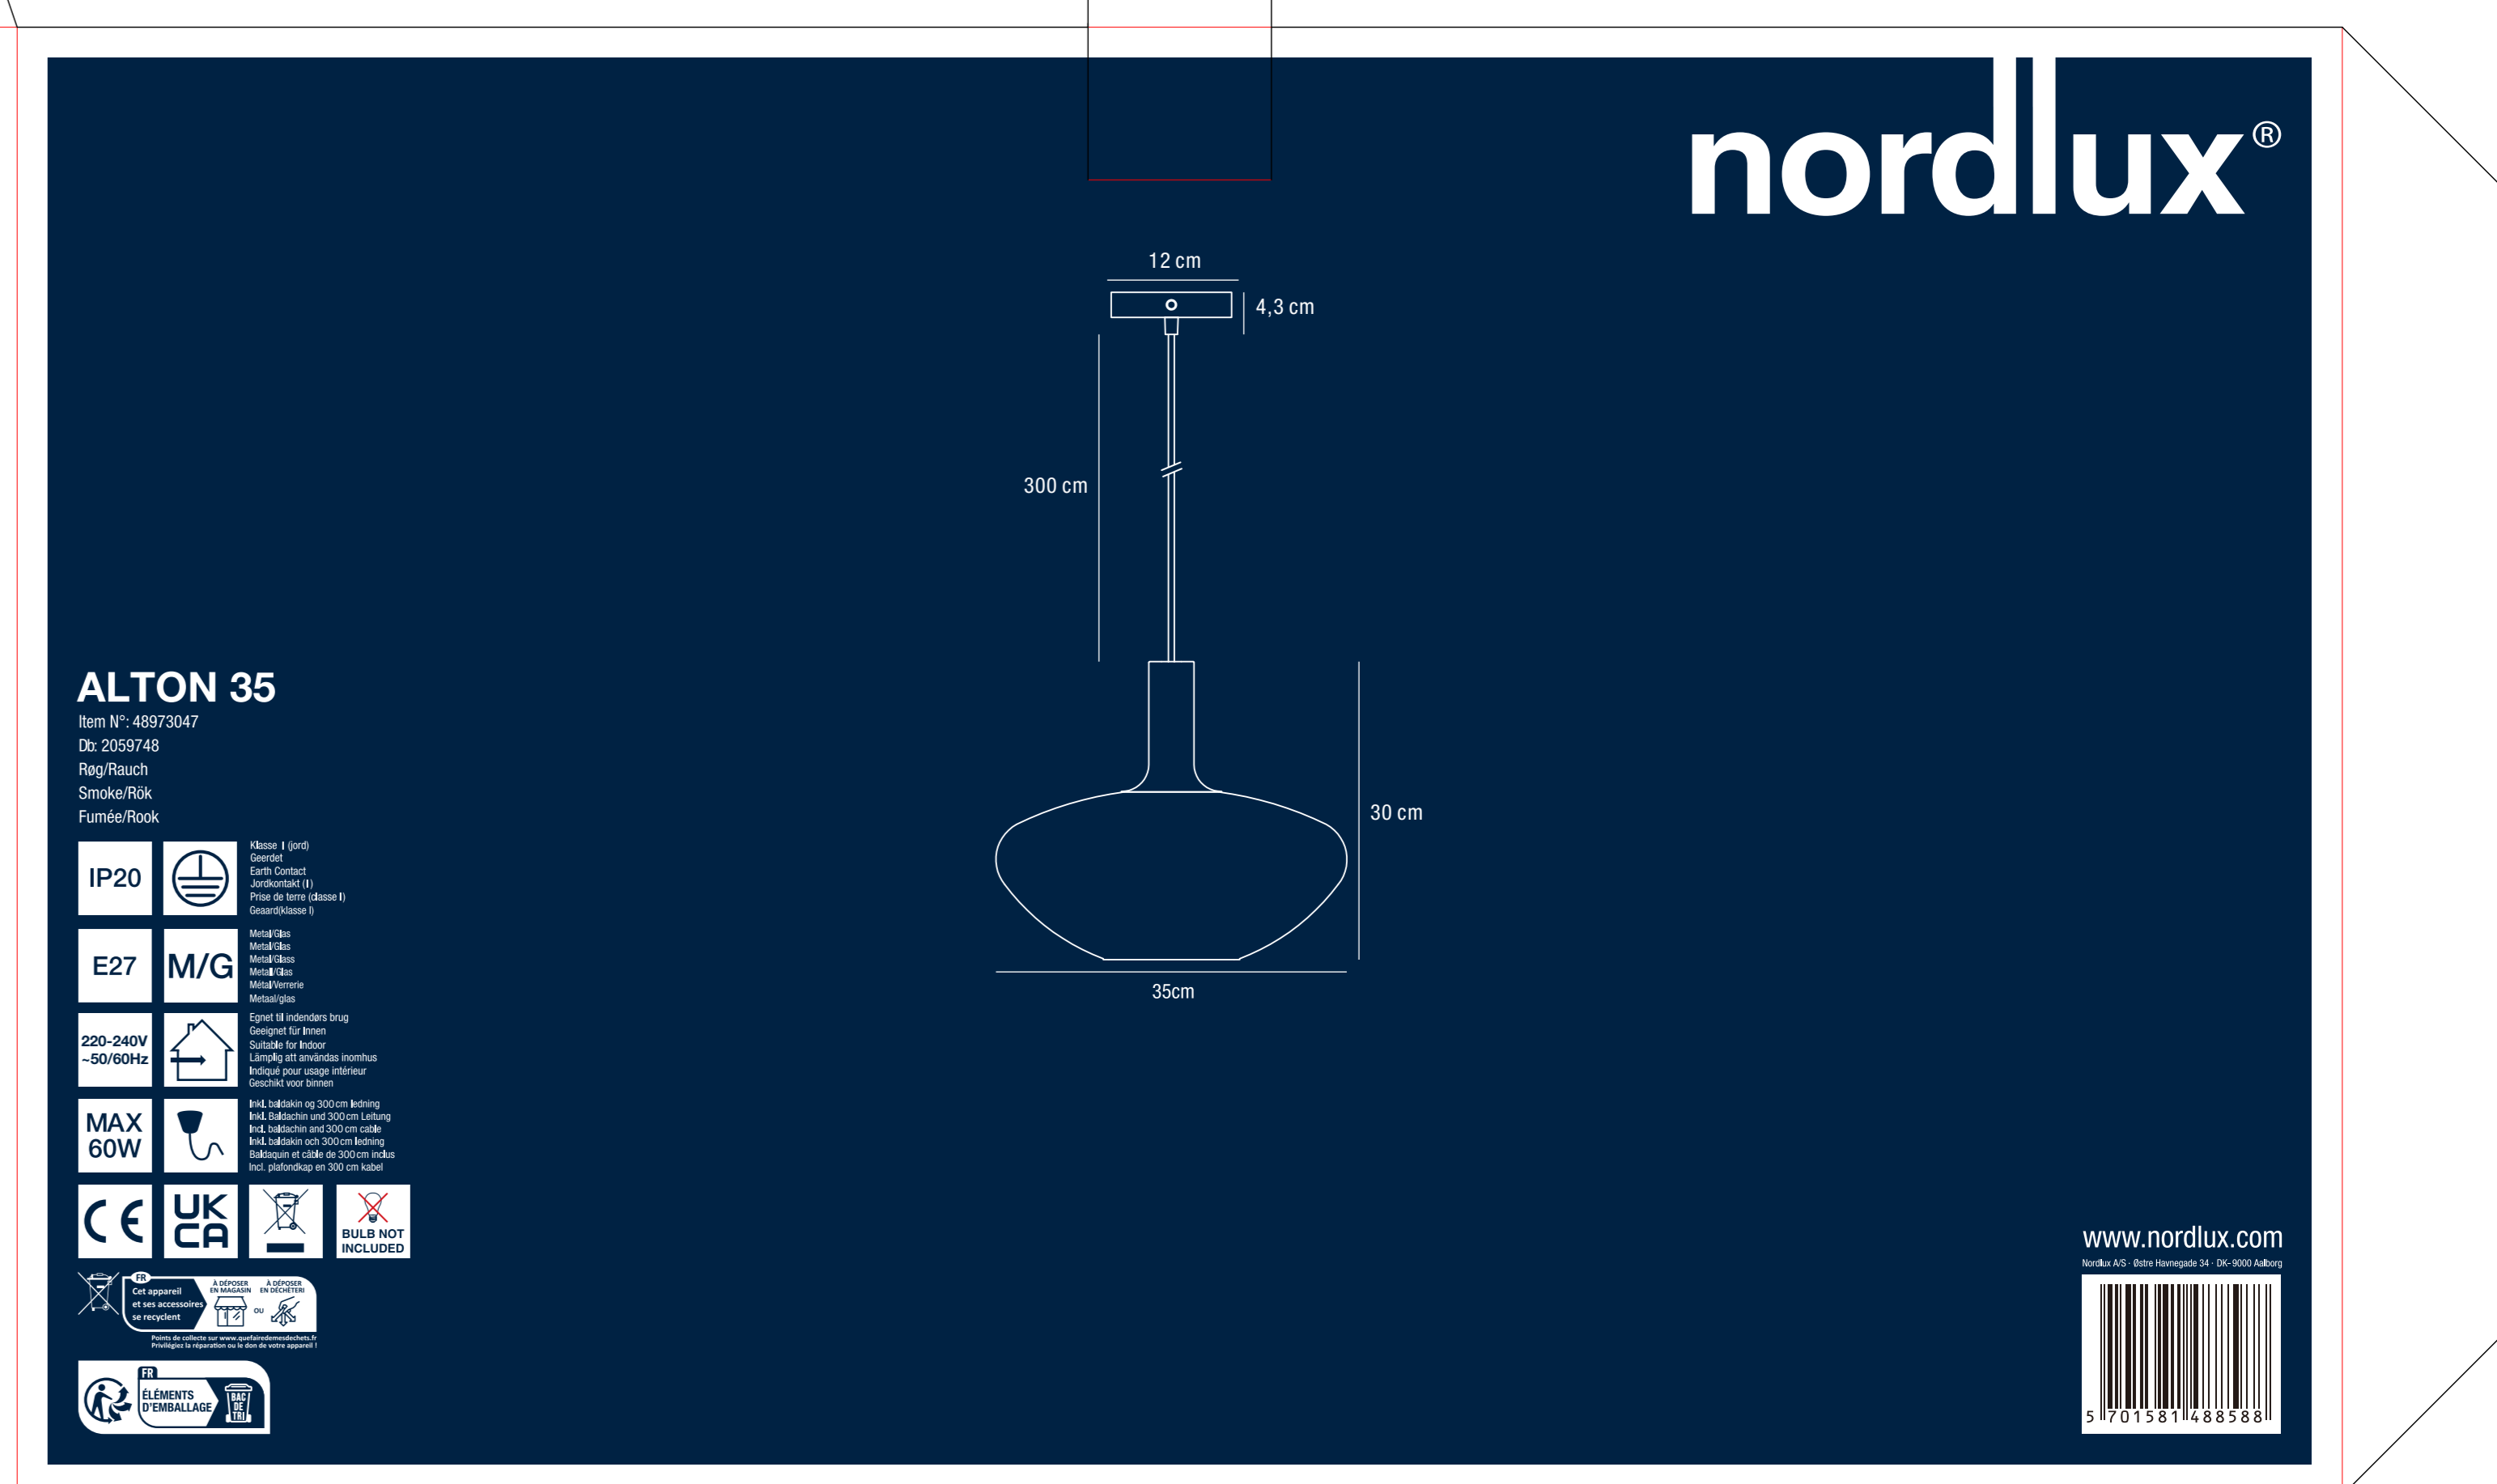

48973047彩盒
380*380*240mm 单面四色+1专
哑膜

Height x Width x Depth COLOR BOX(CM)	NET WEIGHT COLOR BOX(KG)
24x38x38	0.5
GROSS WEIGHT COLOR BOX(KG)	VOLUME COLOR BOX(CBM)
2.5	0.035