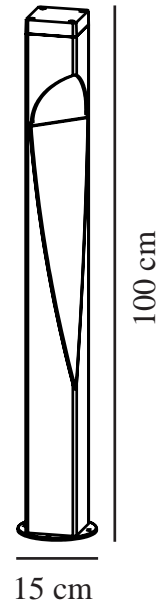

CONCORDIA | GARDEN LIGHT | ANTHRACITE

49018050

nordlux®

Voltage (V): 230 Volt
IP degree: IP44
Maximum bulb wattage (W): 28
Class (Class 1, Class 2, Class 3):
Class 1 (Earth contact)
Socket type: GU10
Parallel connection: True

Height (cm) : 100
Width (cm): 15
Length (cm): 15
EAN: 5701581464384
TUN: 2042384
Item Number: 49018050

Pcs Per Master Carton: 3
Sales Box Height (cm): 101
Sales Box Width(cm): 15.5
Sales Box Depth (cm): 15.5
Sales Box Volume m³ : 0.0243
Product net weight (kg): 3.84

Primary material: Aluminium
Colour of the glass: Clear
Suitable for Seaside: False
Colour: Anthracite

• 1 meter high • Can be mounted on Nordlux base unit

Concordia is a modern and minimalist garden lamp used to illuminate outdoor space in a beautiful way. With its geometrical design, the one-metre-tall lamp is a standing sculpture in the outdoor space, which can be advantageously placed along the driveway, pathway or used for general illumination of the garden. Designed by Danish designer Bønnelycke MDD.