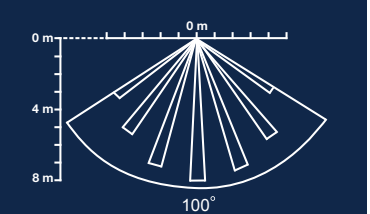

When movement is detected, the full light is triggered.

Make your own settings with

- Movement sensitivity
- LUX sensitivity
- Timer

SENSOR INFO