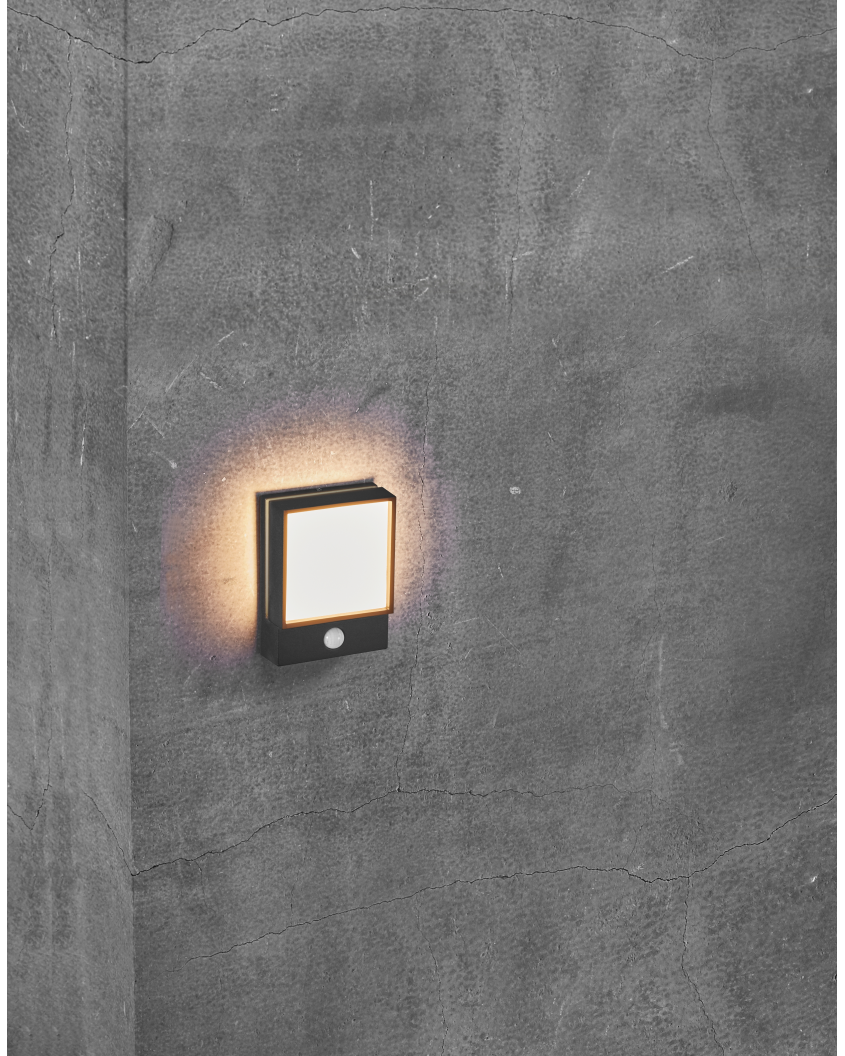

EGON | WALL LIGHTING | BLACK

49061003

nordlux®

Voltage (V): 230 Volt
IP degree if the fixture includes
two types of IP degree: IP44
Class (Class I, Class II, Class III):
Class 1 (Earth contact)
Lampholder type (eg, E27/E14,
etc): LED Module
Parallel connection possible?:
True

Primary material: Aluminium
Secondary material: Plastic
Color of the Glass: White

Color: Black

Height (cm): 17.5
Width (cm): 13
Projection (cm): 5.6

EAN: 5701581465084
TUN: 2042391
Item Number: 49061003
Pcs Per Master Carton: 3

Sales Box Height (cm): 18
Sales Box Width(cm): 14
Sales Box Depth (cm): 6
Sales Box Volume m³ : 0.0015
Net weight of the luminaire (kg):
0.5

Useful Lumen (lm): 450
Color Temperature (K): 2700
Ra-value : 80
Lifetime (h): 25000
Spread Angle (°) (beam angle of
luminaire): 100
Candela (cd) (for directional
lamp only): 0

- Dual light LED • Build-in daylight and motion sensor
- 5 year LED guarantee • Dual light LED

Egon is a modern outdoor wall lamp with a beautiful square shape. The lamp has an integrated LED, which contributes to low energy consumption and long life. Egon has two lighting functions. When darkness falls, the light automatically comes on with a soft twilight lighting, and at the same time the built-in sensor is triggered by movement, making Egon extremely practical and functional. Nordlux offers a 5-year LED warranty.