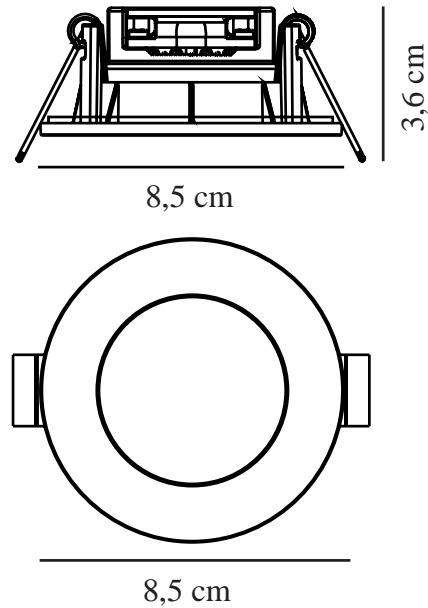

LEONIS 3-KIT 4000K | DOWNLIGHT | WHITE

49200101

nordlux®