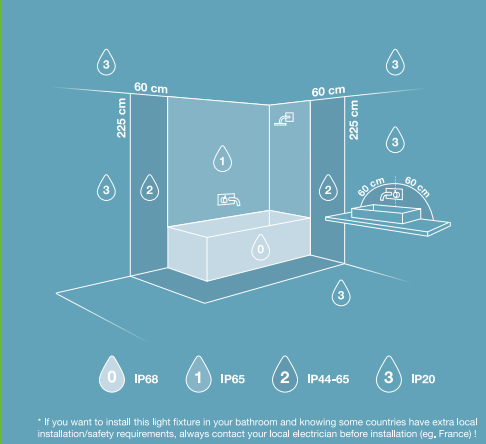

Må ikke bideskæres med termisk isoleringsmateriale
Nicht geeignet zum Ankleben mit wärmedämmendem Material
Not suitable for covering with thermally insulated material
Nae egnet til å dekke med termisk isolert materiale
Ne convient pas au revêtement avec matériaux d'isolation thermique
Niet geschikt om rechtstreeks in isolatiemateriaal te monteren

Parallelforbindelse muligt
Parallel Anschaltung möglich
Möglichkeit zur Parallelanschaltung
Möglichkeit zur Parallelanschaltung
Möglichkeit zur Parallelanschaltung

Højde diameter 68-74mm
Eindhoudiameter 68-74mm
Höhe diameter 68-74mm
Höhdiameter 68-74mm
Diameter de perage 68-74mm
Bouw (zagg)doormeter 68-74mm

400 LUMEN 360° 4.5W

5 YEAR LED GUARANTEE

IP65 BATHROOM SAFE

PARALLEL CONNECTION

F

3-KIT

400 LUMEN 360° 4.5W

5 YEAR LED GUARANTEE

IP65 BATHROOM SAFE

PARALLEL CONNECTION

F

3-KIT