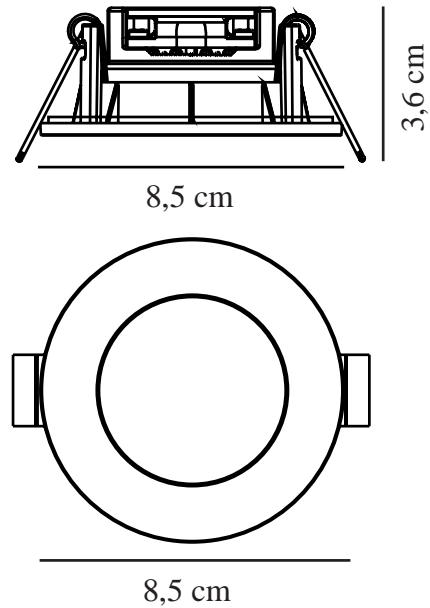

LEONIS 3-KIT 4000K | DOWNLIGHT | BLACK

49200103

nordlux®

Voltage (V): 220-240 Volt
IP degree: IP65
Class (Class 1, Class 2, Class 3):
Class 2 (Double isolated)
Socket type: LED Module
Dimmerable: False
Parallel connection: True

Primary material: Plastic
Secondary material: Plastic
Colour: Black

Height (cm): 3.6
Built In Spot Diameter (cm): 8.5
Mount directly into insulation:
False

EAN: 5704924013546
TUN: 2298483
Item Number: 49200103
Pcs Per Master Carton: 3

Sales Box Height (cm): 26.85
Sales Box Width(cm): 10.8
Sales Box Depth (cm): 6.8
Sales Box Volume m³ : 0.002
Product net weight (kg): 0.2298

Brightness of light (Lumen): 400
Colour temperature (Kelvin): 4000
Ra-value : 80
Lifetime (hours): 20000
Beam angle (°) : 360
Energy class: F
Actual watt (W): 4.5

- Suitable for the bathroom (IP65) • Easy installation
- Parallel connection possible • 5-year LED guarantee

Leonis is a simple downlight with a low installation height. With integrated LED, a plastic frame and a warm, white light (4000 kelvin).

Leonis is quick and easy to install, has a flexible cutting diameter (68–73/76mm) and allows for parallel connection.

The high protection rating (IP65) means Leonis is particularly suitable for the bathroom.