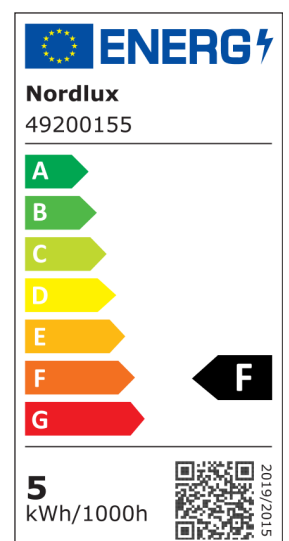

Voltage (V): 220-240 Volt
IP degree: IP65
Class (Class 1, Class 2, Class 3):
Class 2 (Double isolated)
Socket type: LED – Non-replaceable light source
Dimmerable: False
Parallel connection: True

Primary material: Plastic
Secondary material: Plastic
Colour: Brushed nickel

Height (cm) : 3.6
Built In Spot Diameter (cm): 8.5
Mount directly into insulation:
False
EAN: 5701581467385
Item Number: 49200155

Pcs Per Master Carton: 3
Sales Box Height (cm): 26.85
Sales Box Width(cm): 10.8
Sales Box Depth (cm): 6.8
Sales Box Volume m³ : 0.002
Product net weight (kg): 0.2298

Brightness of light (Lumen): 400
Colour temperature (Kelvin): 4000
Ra-value : 80
Lifetime (hours): 20000
Beam angle (°) : 360
Candela (cd) (for directional lamp only): 0
Energy class: F
Actual watt (W): 4.5

- Suitable for the bathroom (IP65) • Easy installation
- Parallel connection possible • Long LED lifespan (20,000 hours)

Leonis is a simple downlight with a low installation height. With integrated LED, a plastic frame and a warm, white light (4000 kelvin).

Leonis is quick and easy to install, has a flexible cutting diameter (68–73/76mm) and allows for parallel connection.

The high protection rating (IP65) means Leonis is particularly suitable for the bathroom.

www.nordlux.com