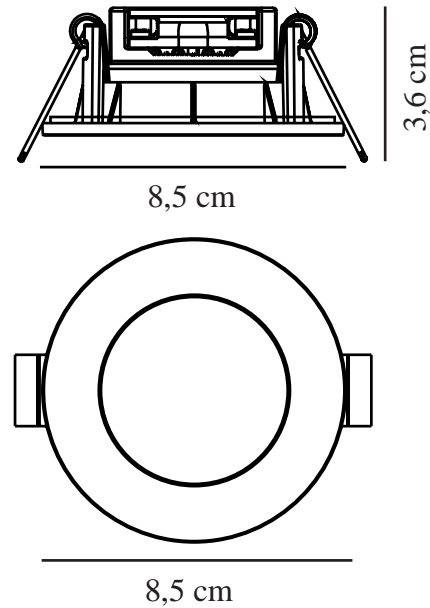

LEONIS 3-KIT 4000K | DOWNLIGHT | BRUSHED NICKEL

nordlux®

49200155

Voltage (V): 220-240 Volt
IP degree: IP65
Class (Class 1, Class 2, Class 3):
Class 2 (Double isolated)
Socket type: LED Module
Dimmerable: False
Parallel connection: True

Primary material: Plastic
Secondary material: Plastic
Colour: Brushed Nickel

Height (cm): 3.6
Built In Spot Diameter (cm): 8.5
Mount directly into insulation:
False

EAN: 5701581467385
Item Number: 49200155
Pcs Per Master Carton: 3

Sales Box Height (cm): 26.85
Sales Box Width (cm): 10.8
Sales Box Depth (cm): 6.8
Sales Box Volume m³: 0.002
Product net weight (kg): 0.2298

Brightness of light (Lumen): 400
Colour temperature (Kelvin): 4000
Ra-value : 80
Lifetime (hours): 20000
Beam angle (°) : 360
Candela (cd) (for directional
lamp only): 0
Energy class: F
Actual watt (W): 4.5

- Suitable for the bathroom (IP65) • Easy installation
- Parallel connection possible • 5-year LED guarantee

Leonis is a simple downlight with a low installation height. With integrated LED, a plastic frame and a warm, white light (4000 kelvin).

Leonis is quick and easy to install, has a flexible cutting diameter (68–73/76mm) and allows for parallel connection.

The high protection rating (IP65) means Leonis is particularly suitable for the bathroom.

ENERG

Nordlux
49200155

A
B
C
D
E
F
G

F

5
kWh/1000h

2019/2015