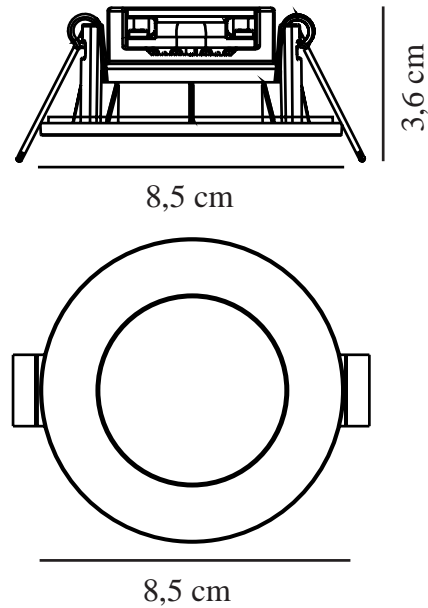

LEONIS 3-KIT 4000K | DOWNLIGHT | BRUSHED NICKEL

nordlux®

49200155