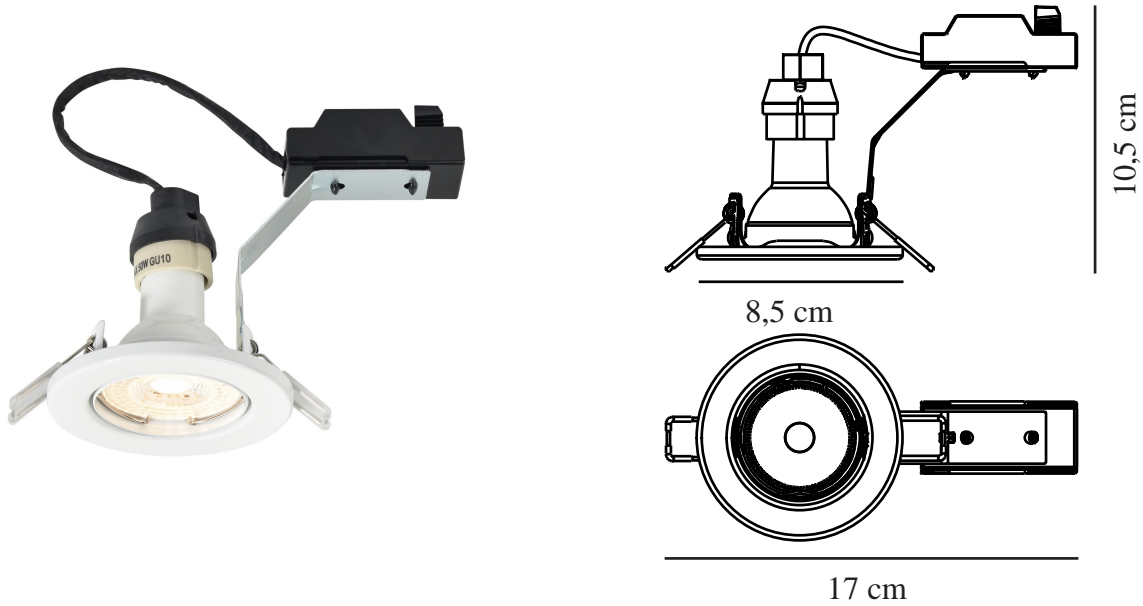

# CANIS 3-KIT 2700K | DOWNLIGHT | WHITE

49300101

nordlux®

Voltage (V): 220-240 Volt  
IP degree: IP20  
Maximum bulb wattage (W): 35  
Class (Class 1, Class 2, Class 3):  
Class 2 (Double isolated)  
Socket type: GU10  
Dimmerable: False  
Parallel connection: False

Primary material: Metal  
Secondary material: Plastic  
Colour: White

Height (cm) : 10.5  
Built In Spot Diameter (cm): 8.5  
Mount directly into insulation:  
False  
Tilt Angle (°): 30

EAN: 5701581468887  
Item Number: 49300101  
Pcs Per Master Carton: 3

Sales Box Height (cm): 30  
Sales Box Width(cm): 11  
Sales Box Depth (cm): 7.5  
Sales Box Volume m³ : 0.0025  
Product net weight (kg): 0.399

Brightness of light (Lumen): 230  
Colour temperature (Kelvin): 2700  
Ra-value : 80  
Lifetime (hours): 15000  
Beam angle (°) : 36  
Candela (cd) (for directional  
lamp only): 450  
Energy class: F  
Actual watt (W): 3.1

• GU10 bulb included • Directional light

Canis is a classic round downlight for indoor use, featuring a metal frame that fits beautifully into any home. Canis comes with a GU10 bulb.

The downlight emits a warm light (2700 kelvin), which is particularly suitable for e.g. the living room, dining room or bedroom. The downlight is adjustable, making it highly functional as you can direct the light wherever you need it.