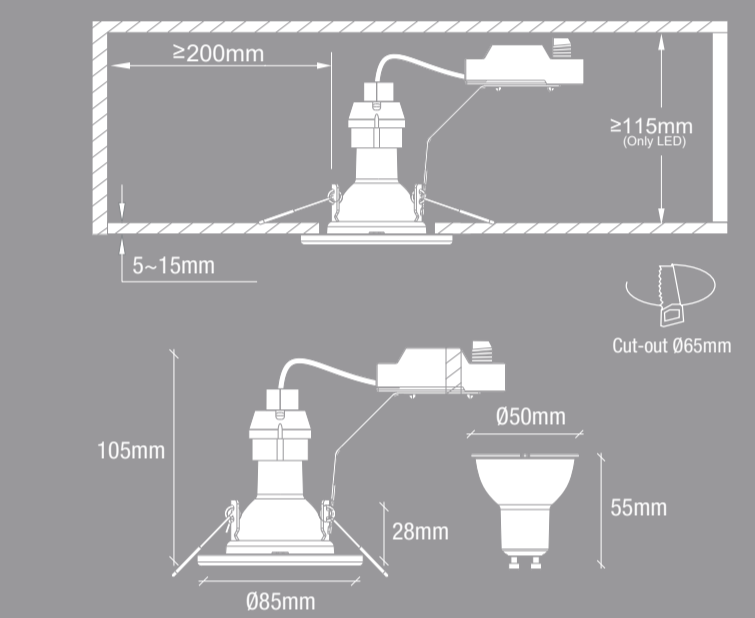

110*75*300mm
开窗77*194mm

CANIS nordlux®
3-KIT

2700K WARM WHITE

230 LUMEN OF THE WHOLE LAMP
GU10 LED 3,1W
BEAM ANGLE 36°
TILT ANGLE 30°

nordlux® **CANIS** nordlux®

2700K WARM WHITE

nordlux® **CANIS** nordlux®

2700K WARM WHITE

ENERGY
Nordlux
49300155

A
B
C
D
E
F
G

4 kWh/1000h

CANIS
Item N°: 49300155
D#: 2319320
Barstet Nickel/Gebürsteter Nickel
Brushed Nickel/Borstad Nickel
Nickel Brosse/Geborsteld Nickel

230 LUMEN OF THE WHOLE LAMP
230 LUMEN OF LIGHT SOURCE (90°)

Lumen	230lm
Dimmability	Non-dimmable
Wattage	3,1W LED
Light source	Incl. LED GU10
IP class	IP20
CCT	2700K Warm white
Lifetime	15 000 hours
Angle of tilt	30°
Voltage	220-240V - 50/60Hz
Class	Class II
Beam angle	36°
CRI	80
Mercury/Hg	0mg
Material	Metal

www.nordlux.com
5 701581 468986

ENERGY
Nordlux
49300155

A
B
C
D
E
F
G

4 kWh/1000h

230 LUMEN OF THE WHOLE LAMP
GU10 LED 3,1W
BEAM ANGLE 36°
TILT ANGLE 30°

F

230 LUMEN OF THE WHOLE LAMP
GU10 LED 3,1W
BEAM ANGLE 36°
TILT ANGLE 30°

F

Nordlux UK
Unit 22, Deanfield Court
BB7 1QS Clitheroe Lancashire
01200422777