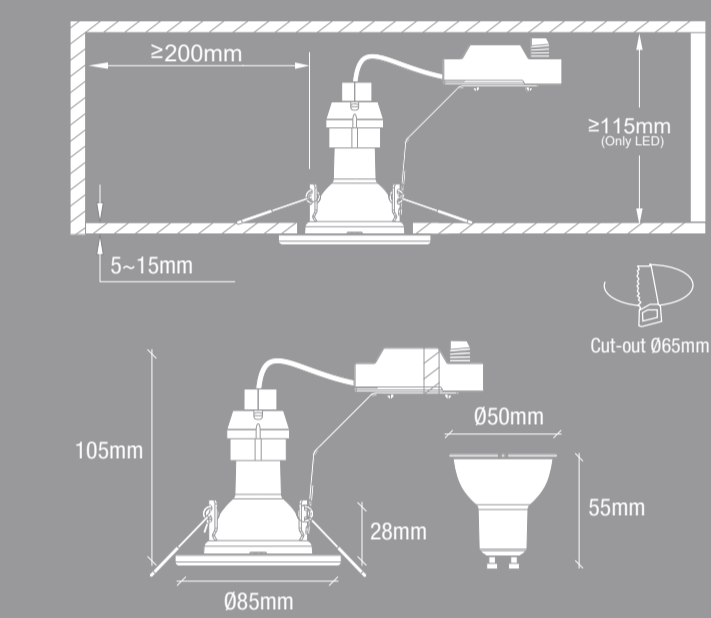

CANIS
Item N°: 49300155
D#: 2319320
Barstet Nickel/Gebürsteter Nickel
Brushed Nickel/Borstad Nickel
Nickel Brossé/Geborsteld Nickel

230 LUMEN OF THE WHOLE LAMP
230 LUMEN OF LIGHT SOURCE (90°)

Lumen	230lm
Dimmability	Non-dimmable
Wattage	3,1W LED
Light source	Incl. LED GU10
IP class	IP20
CCT	2700K Warm white
Lifetime	15 000 hours
Angle of tilt	30°
Voltage	220-240V - 50/60Hz
Class	Class II
Beam angle	36°
CRI	80
Mercury/Hg	0mg
Material	Metal

www.nordlux.com

CE **UK** **CA**

Ma ikke tildekkes med termisk isoleringsmateriale
Nicht genehmigt zum Abdecken mit wärmedämmendem Material
Not suitable for covering with thermally insulated material
Neu egyptet til å dekke med termisk isolert materiale
Ne convient pour être recouvert avec matériau d'isolation thermique
Nest geschikt om retholstrevet med isoleringsmateriale te dekken

Leak protection
Max. 50W
Kipningsgrad: 30°
Schwenkwinkel: 30°
Angle of tilt: 30°
Längsvinkel: 30°
Dreigebiet: 30°
Kantvinkel: 30°

Halsdiameter 65mm
Einbaudiameter 65mm
Inbå diameter 65mm
Halsdiameter 65mm
Ø diameter de montage 65mm
Inbå diameter 65mm

230 LUMEN OF THE WHOLE LAMP
GU10 LED 3,1W
BEAM ANGLE 36°
TILT ANGLE 30°

F

230 LUMEN OF THE WHOLE LAMP
GU10 LED 3,1W
BEAM ANGLE 36°
TILT ANGLE 30°

F

Nordlux UK
Unit 22, Deanfield Court
BB7 1QS Clitheroe Lancashire
01200422777