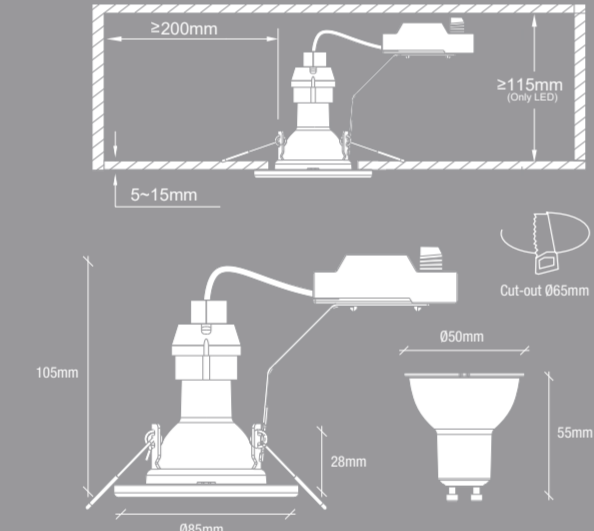

275 × 90 × 115mm

230 LUMEN
OF THE WHOLE
LAMP

Lumen	230lm
Dimmability	Non-dimmable
Wattage	3,1W LED
Light source	Incl. LED GU10
IP class	IP20
CCT	2700K Warm white
Lifetime	15 000 hours
Angle of tilt	30°
Voltage	220-240V - 50/60Hz
Class	Class II
Beam angle	36°
CRI	80
Mercury/Hg	0mg
Material	Metal

ENERGY LABEL

Nordlux 49310155

A
B
C
D
E
F
G

4 kWh/1000h

ENERGY LABEL

Nordlux 49310155

A
B
C
D
E
F
G

4 kWh/1000h

nordlux®

CANIS

Item N°: 49310155
Db: 2319323

Barstet Nickel/Gebürsteter Nickel
Brushed Nickel/Borstet Nickel
Nickel Brossé/Geborstet Nickel

nordlux®

CANIS

Item N°: 49310155
Db: 2319323

Barstet Nickel/Gebürsteter Nickel
Brushed Nickel/Borstet Nickel
Nickel Brossé/Geborstet Nickel

www.nordlux.com

Nordlux AS - Østra Havnegade 34 - DK-9000 Aalborg

5 701581 469181

CANIS