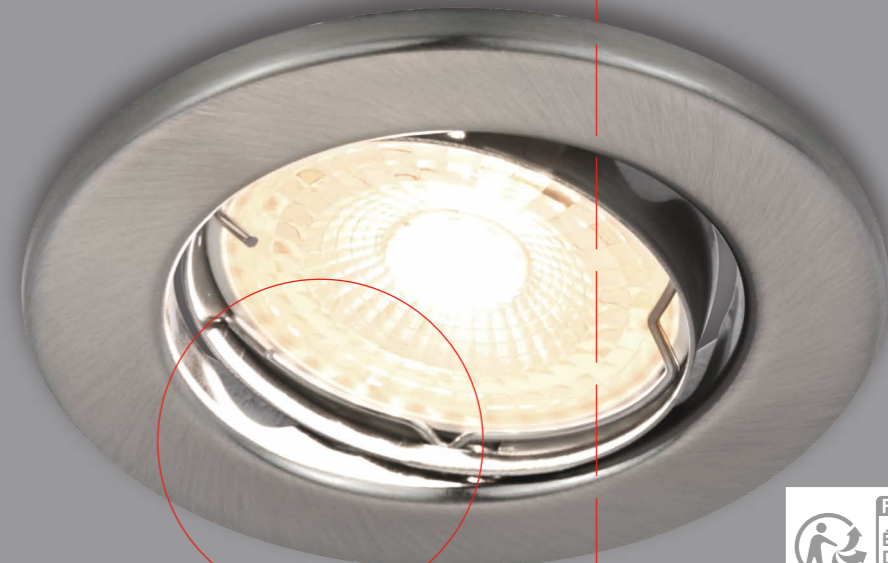

1-KIT

FR
Cet appareil se recycle

À DÉPOSER EN MAGASIN
À DÉPOSER EN DÉCHÈTERIE

OU

AAD: 09102023 YK

Height x Width x Depth COLOR BOX (CM)	NET WEIGHT COLOR BOX (KG)
13x13x7 CM	0.04 KG
GROSS WEIGHT COLOR BOX (KG)	VOLUME COLOR BOX (CBM)
0.192 KG	0.0012 CBM

Nordlux UK
Unit 22, Deanfield Court
BB7 1QS Clitheroe Lancashire
01200422777