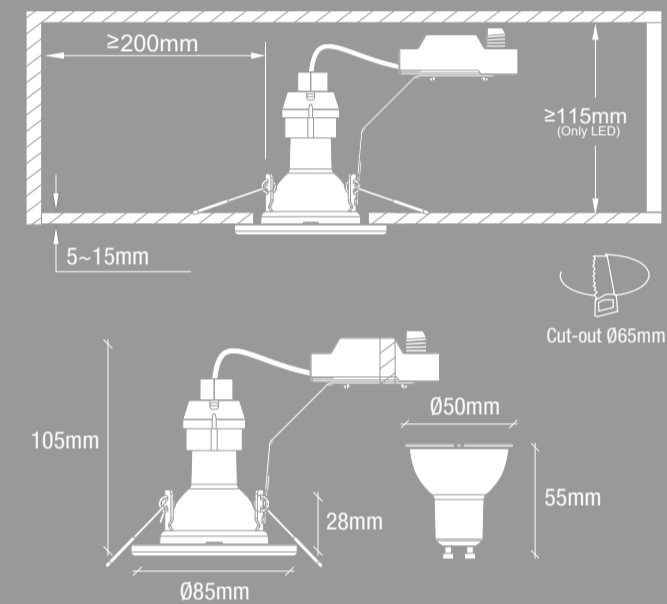

110*75*300mm
开窗77*194mm

CANIS nordlux®
3-KIT

2700K WARM WHITE

345 LUMEN OF THE WHOLE LAMP
GU10 LED 4,7W
BEAM ANGLE 36°

DIMMABLE
TILT ANGLE 30°

nordlux®

CANIS nordlux®

2700K WARM WHITE

nordlux®

nordlux®

CANIS
Item N°: 49330101
D#: 2319326
Hvid/Weiss/White
Vit/Blanc/Wit

345 LUMEN OF THE WHOLE LAMP
345 LUMEN OF LIGHT SOURCE (90°)

Lumen	345lm
Dimmability	Dimmable
Wattage	4,7W LED
Light source	Incl. LED GU10
IP class	IP20
CCT	2700K Warm white
Lifetime	15 000 hours
Angle of tilt	30°
Voltage	220-240V - 50Hz
Class	Class II
Beam angle	36°
CRF	80
Mercury/Hg	0mg
Material	Metal

www.nordlux.com
5 701581 469488

ENERGY
Nordlux
49330101

A
B
C
D
E
F
G

5 kWh/1000h

ENERGY
Nordlux
49330101

A
B
C
D
E
F
G

5 kWh/1000h

FR ÉLÉMENTS D'EMBALLAGE
A DÉPOSER EN MAGASIN
A DÉPOSER EN DÉCHÈTÈRIE
Cet appareil se recycle

Points de collecte sur www.apprifondementelectrics.fr
Privilégiez la réparation ou le don de votre appareil!

UK

345 LUMEN OF THE WHOLE LAMP
GU10 LED 4,7W
BEAM ANGLE 36°

DIMMABLE
TILT ANGLE 30°

F 3-KIT

345 LUMEN OF THE WHOLE LAMP
GU10 LED 4,7W
BEAM ANGLE 36°

DIMMABLE
TILT ANGLE 30°

F 3-KIT

345 LUMEN OF THE WHOLE LAMP
GU10 LED 4,7W
BEAM ANGLE 36°

DIMMABLE
TILT ANGLE 30°

F 3-KIT

345 LUMEN OF THE WHOLE LAMP
GU10 LED 4,7W
BEAM ANGLE 36°

DIMMABLE
TILT ANGLE 30°

F 3-KIT

Nordlux UK
Unit 22, Deanfield Court
BB7 1QS Clitheroe Lancashire
01200422777