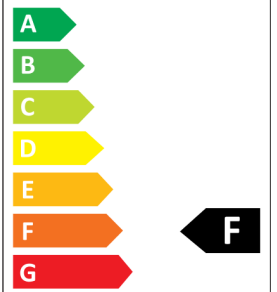

ENERG

Nordlux
49330101