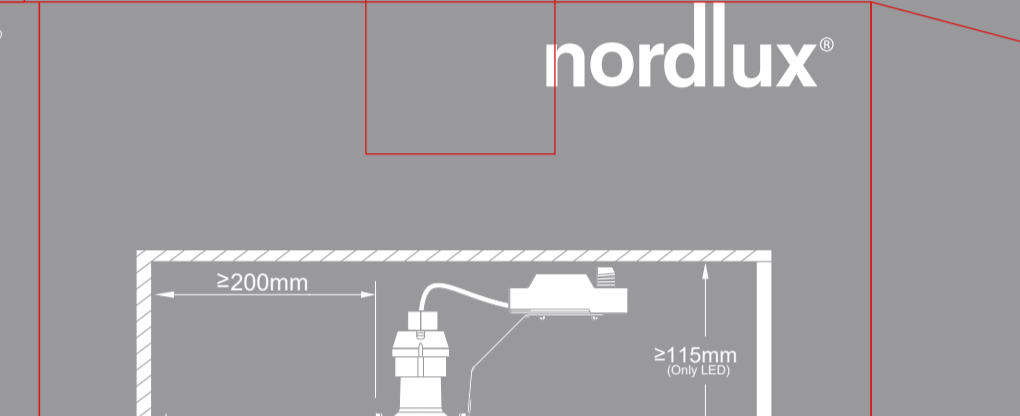

CANIS
Item N°: 49330103
Db: 2298485
Sort/Schwarz/Black
Svar/Noir/Zwart

345 LUMEN OF THE WHOLE LAMP
345 LUMEN OF LIGHT SOURCE (90°)

Lumen	345lm
Dimmability	Dimmable
Wattage	4,7W LED
Light source	Incl. LED GU10
IP class	IP20
CCT	2700K Warm white
Lifetime	15 000 hours
Angle of tilt	30°
Voltage	220-240V - 50Hz
Class	Class II
Beam angle	36°
CRI	80
Mercury/Hg	0mg
Material	Metal

www.nordlux.com

5 704924 013492

ENERGY LABEL 1: Nordlux 49330103, Energy Class F, 5 kWh/1000h

ENERGY LABEL 2: Nordlux 49330103, Energy Class F, 5 kWh/1000h

FR ÉLÉMENTS D'EMBALLAGE
Cet appareil se recycle
A déposer EN MAGASIN
A déposer EN DÉCHÈTRE

Points de collecte sur www.quefaire-demarchés.fr
Privilégiez la réparation ou le don de votre appareil!

Ma ikke tilsluttes med termisk ledemateriale
Nicht generell zum Abdecken mit wärmeleitendem Material
Not suitable for covering with thermally conductive material
Buku agnet if il s'okke med termisk ledende materiale
Ne connectez pas les éléments avec matériau d'isolation thermique
Niet geschikt om rechtstreeks in isolatiemateriaal te monteren

Easy installation
Max. 50W
Kipningsgrad: 30°
Schwenkwinkel: 30°
Angle of tilt: 30°
Længde af tilhængsel: 30°
Degré de déviation: 30°
Kantvinkel: 30°

Hals diameter 65mm
Etablerings diameter 65mm
Hals diameter 65mm
Hals diameter 65mm
Ø diameter of passage 65mm
Ø diameter of passage 65mm
Ø diameter of passage 65mm

CE UK CA

345 LUMEN OF THE WHOLE LAMP
GU10 LED 4,7W
BEAM ANGLE 36°

DIMMABLE
TILT ANGLE 30°

F 3-KIT

345 LUMEN OF THE WHOLE LAMP
GU10 LED 4,7W
BEAM ANGLE 36°

DIMMABLE
TILT ANGLE 30°

F 3-KIT

Nordlux UK
Unit 22, Deanfield Court
BB7 1QS Clitheroe Lancashire
01200422777