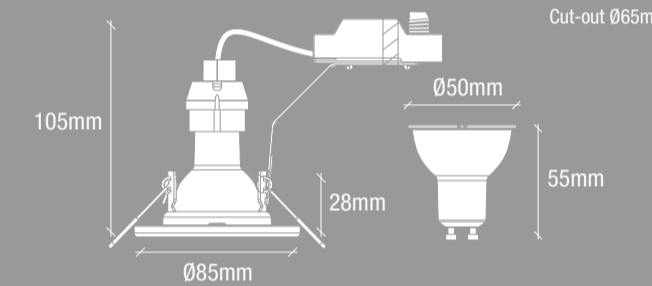

nordlux®

CANIS
4000K COOL WHITE

nordlux®

CANIS
4000K COOL WHITE

nordlux®

nordlux®

CANIS

345 LUMEN
OF THE WHOLE
LAMP
345 LUMEN
OF LIGHT SOURCE
(90°)

Lumen	345lm
Dimmability	Dimmable
Wattage	4,7W LED
Light source	Incl. LED GU10
IP class	IP20
CCT	4000K Cool white
Lifetime	15 000 hours
Angle of tilt	30°
Voltage	220-240V - 50Hz
Class	Class II
Beam angle	36°
CR	80
Mercury/Hg	0mg
Material	Metal

www.nordlux.com