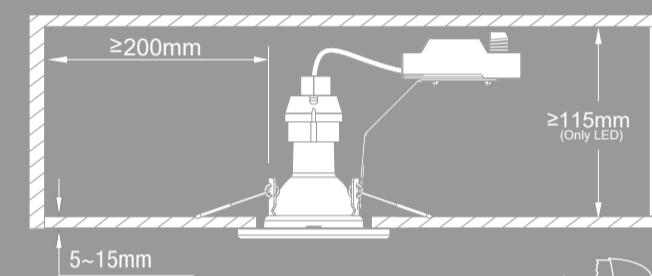

nordlux®

CANIS
4000K COOL WHITE

nordlux®

CANIS
4000K COOL WHITE

nordlux®

nordlux®

CANIS

345 LUMEN
OF THE WHOLE
LAMP
345 LUMEN
OF LIGHT SOURCE
(90°)

Lumen	345lm
Dimmability	Dimmable
Wattage	4,7W LED
Light source	Incl. LED GU10
IP class	IP20
CCT	4000K Cool white
Lifetime	15 000 hours
Angle of tilt	30°
Voltage	220-240V - 50Hz
Class	Class II
Beam angle	36°
CR	80
Mercury/Hg	0mg
Material	Metal

www.nordlux.com