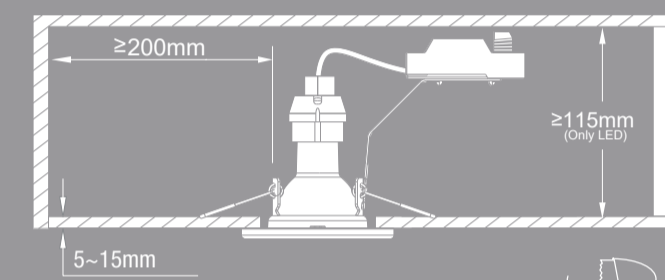

nordlux®

CANIS

4000K COOL WHITE

nordlux®

CANIS **nordlux®**

nordlux®