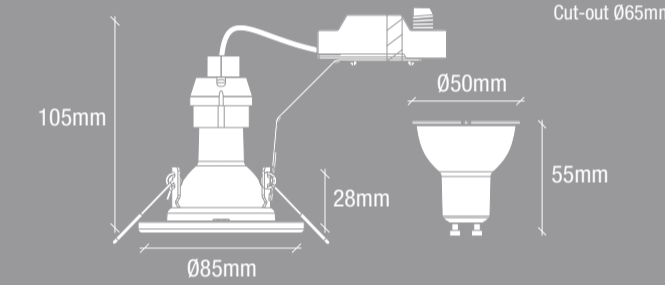

nordlux®

CANIS

4000K COOL WHITE

nordlux®

CANIS **nordlux®**

nordlux®