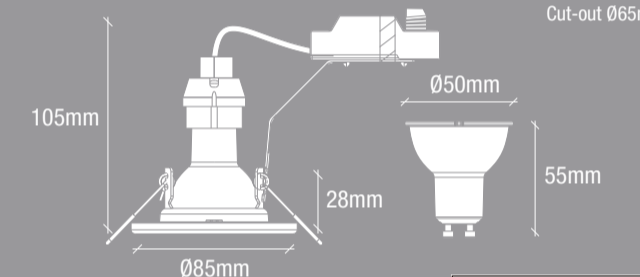

110*75*300mm
开窗77*194mm

CANIS

6500K COOL DAYLIGHT

nordlux®
3-KIT

- 345 LUMEN OF THE WHOLE LAMP
- GU10 LED 4,7W
- BEAM ANGLE 36°
- DIMMABLE
- TILT ANGLE 30°

CANIS

6500K COOL DAYLIGHT

nordlux®

CANIS

6500K COOL DAYLIGHT

nordlux®