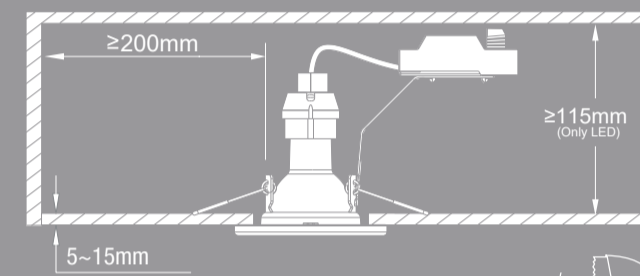

110*75*300mm
开窗77*194mm

CANIS

6500K COOL DAYLIGHT

nordlux®
3-KIT

- 345 LUMEN OF THE WHOLE LAMP
- GU10 LED 4,7W
- BEAM ANGLE 36°
- DIMMABLE
- TILT ANGLE 30°

CANIS

6500K COOL DAYLIGHT

nordlux®

CANIS

6500K COOL DAYLIGHT

nordlux®