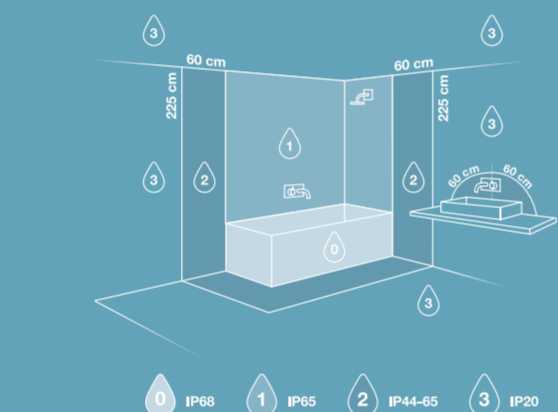

Nordlux
49410101

A
B
C
D
E
F
G

E

4 kWh/1000h

Nordlux
49410101

A
B
C
D
E
F
G

E

4 kWh/1000h

DORADO IP65
Item N°: 49410101
Db: 2049754
Hvid/Weiss/White
Vit/Blanc/Wit

345 LUMEN
OF THE WHOLE
LAMP
345 LUMEN
OF LIGHT SOURCE
(120°)

Lumen	345lm
Dimmability	Dimmable
Wattage	Driver 4,7W / LED 3,3W
Light source	Fixed LED Module
CCT	2700K Warm white
IP class	IP65
Lifetime	25 000 hours
Voltage	Driver 220-240V - 50Hz / Spot 27V
Class	Driver Class II / LED Class III
Beam angle	100°
CRI	80
Mercury/Hg	0mg
Material	Plastic / Metal

AAD: 07122023 YK

Height x Width x Depth COLOR BOX (CM)	NET WEIGHT COLOR BOX (KG)
26.85x10.8x9.5 CM	0.0869 KG
GROSS WEIGHT COLOR BOX (KG)	VOLUME COLOR BOX (CBM)
0.5559 KG	0.0028 CBM

Sees connection

CE UK CA

DORADO IP65

345 LUMEN OF THE WHOLE LAMP

LED 3,3W

IP65 BATHROOM SAFE

DIMMABLE

PARALLEL CONNECTION

BEAM ANGLE 100°

5 YEAR LED GUARANTEE

nordlux®
3-KIT

DORADO IP65

DORADO IP65

345 LUMEN OF THE WHOLE LAMP

LED 3,3W

5 YEAR LED GUARANTEE

BATHROOM SAFE

DIMMABLE

PARALLEL CONNECTION

BEAM ANGLE 100°

3-KIT

345 LUMEN OF THE WHOLE LAMP

LED 3,3W

5 YEAR LED GUARANTEE

BATHROOM SAFE

DIMMABLE

PARALLEL CONNECTION

BEAM ANGLE 100°

3-KIT

Nordlux UK
Unit 22, Deanfield Court
BB7 1QS Clitheroe Lancashire
01200422777

93,5

268,5

267

54,5

108

95

108

93,5

419,5

445,5