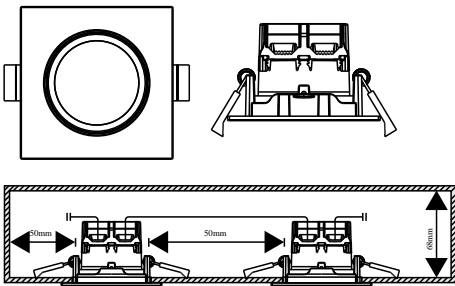

DORADO 3-KIT DIM SQUARE | DOWNLIGHT/RECESSED | NICKEL

49420155

nordlux®

Voltage (V): 230 Volt
IP degree if the fixture includes
two types of IP degree: IP20
Class (Class I, Class II, Class III):
Class 2 (Double isolated)
Lampholder type (eg, E27/E14,
etc): LED Module
Dimmerable: True
Parallel connection possible?:
True

Color: Nickel
Built In Spot Diameter (cm): 8.5
Tilt Angle (°): 12
EAN: 5701581471481
TUN: 2049761
Item Number: 49420155
Pcs Per Master Carton: 3
Sales Box Height (cm): 13

Sales Box Width(cm): 13
Sales Box Depth (cm): 16
Sales Box Volume m³ : 0.0027
Net weight of the luminaire (kg):
0.351

Useful Lumen (lm): 345
Color Temperature (K): 2700
Ra-value : 80
Lifetime (h): 20000
Spread Angle (°) (beam angle of
luminaire): 36
Candela (cd) (for directional
lamp only): 0

Primary material: Plastic
Secondary material: Metal

- Stepless dimmable 0-100% by wall dimmer excl.
- Parallel connection possible
- Connector block included
- Stepless dimmable 0-100% by wall dimmer excl.

A classic round downlight with an integrated LED 345lm dimmable LED module. Dorado is quick and easy to mount via a screwless plug-in connection and a twist-lock system, and at the same time multiple downlights can be easily connected to each other.

The downlight emits a warm light of 2700 K, which makes it particularly suitable in the living room, the dining room or the bedroom. The downlight is adjustable, making it highly functional as the light can be directed to where you need.