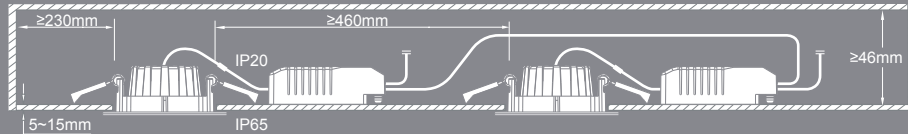

nordlux®

nordlux®

DORADO

5 YEAR LED GUARANTEE

2700K WARM WHITE

1x345LM LED

1x5,5W LED MODULE | 220-240V
DIMMABLE | WHITE | IP65

nordlux®

nordlux®

nordlux®

Hukdiameter 72mm
Einbaudiameter 72mm
Hole diameter 72mm
Håldiameter 72mm
Diamètre de perçage 72mm

Parallelförbindelse muligt
Parallelschaltung möglich
Parallel arrangering possible
Möjligt att parallellkoppla
Montage en parallèle possible

Easy connection

Max. number of interconnections : 15pcs

Lumen	345lm
Dimmability	Dimmable
Wattage	5,5W LED
Light source	Fixed LED Module
CCT	2700K Warm white
IP class	IP 65
Lifetime	20 000 hours
On/Off	20 000x
Voltage	220-240V AC 50Hz
Class	Driver Class II / LED Class III
Beam angle	100°
Warm up time	Instant
CRI	80
Mercury/Hg	0mg
Material	Plastic / Metal

DORADO

Dessin: 49430101
Db: 2049762
Hvid/Weiss
White/Vit/Blanc

www.nordlux.com

nordlux® 49430101

This luminaire contains built-in LED lamps.

The lamps cannot be changed in the luminaire.

874/2012

DO NOT BUILD DIRECTLY INTO INSULATION

DORADO

5 YEAR LED GUARANTEE

2700K WARM WHITE

1x345LM LED

1x5,5W LED MODULE | 220-240V
DIMMABLE | WHITE | IP65