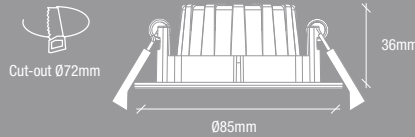

nordlux®

nordlux®

nordlux®
1-KIT

nordlux®

nordlux®

DORADO IP65

Item N°: 49430101
Db: 2049762
Hvid/Weiss/White
Vit/Blanc/Wit

345 LUMEN
OF THE WHOLE
LAMP
345 LUMEN
OF LIGHT SOURCE
(120°)

Lumen	345lm
Dimmability	Dimmable
Wattage	Driver 4,7W / LED 3,3W
Light source	Fixed LED Module
CCT	2700K Warm white
IP class	IP65
Lifetime	25 000 hours
Voltage	Driver 220-240V~ 50Hz / Spot 27V
Class	Driver Class II / LED Class III
Beam angle	100°
CRI	80
Mercury/Hg	0mg
Material	Plastic / Metal

Max. number of interconnections : 15pcs