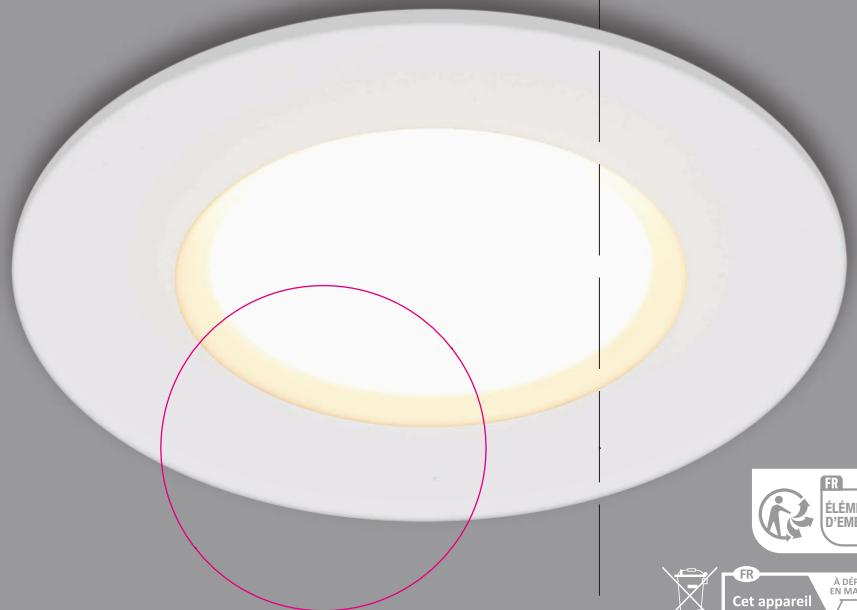

nordlux®

nordlux®

nordlux®
1-KIT

nordlux®

nordlux®

DORADO IP65

Item N°: 49430101
Db: 2049762
Hvid/Weiss/White
Vit/Blanc/Wit

345 LUMEN
OF THE WHOLE
LAMP
345 LUMEN
OF LIGHT SOURCE
(120°)

Lumen	345lm
Dimmability	Dimmable
Wattage	Driver 4,7W / LED 3,3W
Light source	Fixed LED Module
CCT	2700K Warm white
IP class	IP65
Lifetime	25 000 hours
Voltage	Driver 220-240V~ 50Hz / Spot 27V
Class	Driver Class II / LED Class III
Beam angle	100°
CRI	80
Mercury/Hg	0mg
Material	Plastic / Metal

Max. number of interconnections : 15pcs

www.nordlux.com

Height x Width x Depth COLOR BOX (CM)	NET WEIGHT COLOR BOX (KG)
13x13x5.5 CM	0.037 KG
GROSS WEIGHT COLOR BOX (KG)	VOLUME COLOR BOX (CBM)
0.184 KG	0.00093 CBM

DORADO IP65

2700K WARM WHITE

DORADO IP65

2700K WARM WHITE

1-KIT

AAD: 30122025 YK

Nordlux UK
Unit 22, Deanfield Court
BB7 1QS Clitheroe Lancashire
01200422777