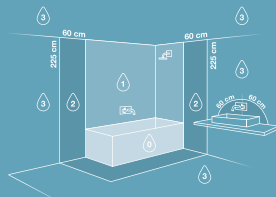

nordlux®

nordlux®

nordlux®
1-KIT

nordlux®

nordlux®

DORADO IP65

Item N°: 49430101
Db: 2049762
Hvid/Weiss/White
Vit/Blanc/Wit

345 LUMEN
OF THE WHOLE
LAMP
345 LUMEN
OF LIGHT SOURCE
(120°)

Lumen	345lm
Dimmability	Dimmable
Wattage	Driver 4,7W / LED 3,3W
Light source	Fixed LED Module
CCT	2700K Warm white
IP class	IP65
Lifetime	25 000 hours
Voltage	Driver 220-240V~ 50Hz / Spot 27V
Class	Driver Class II / LED Class III
Beam angle	100°
CRI	80
Mercury/Hg	0mg
Material	Plastic / Metal

Max. number of interconnections : 15pcs

www.nordlux.com

Height x Width x Depth COLOR BOX (CM)	NET WEIGHT COLOR BOX (KG)
13x13x5.5 CM	0.037 KG
GROSS WEIGHT COLOR BOX (KG)	VOLUME COLOR BOX (CBM)
0.184 KG	0.00093 CBM

DORADO IP65

2700K WARM WHITE

DORADO IP65

2700K WARM WHITE

1-KIT

AAD: 30122025 YK

Nordlux UK
Unit 22, Deanfield Court
BB7 1QS Clitheroe Lancashire
01200422777