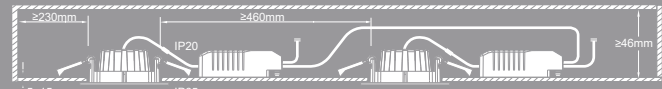

nordlux®

nordlux®

nordlux®
1-KIT

nordlux®

nordlux®

DORADO IP65

Item N°: 49430101
Db: 2049762
Hvid/Weiss/White
Vit/Blanc/Wit

345 LUMEN
OF THE WHOLE
LAMP
345 LUMEN
OF LIGHT SOURCE
(120°)

Lumen	345lm
Dimmability	Dimmable
Wattage	Driver 4,7W / LED 3,3W
Light source	Fixed LED Module
CCT	2700K Warm white
IP class	IP65
Lifetime	25 000 hours
Voltage	Driver 220-240V~ 50Hz / Spot 27V
Class	Driver Class II / LED Class III
Beam angle	100°
CRI	80
Mercury/Hg	0mg
Material	Plastic / Metal

Max. number of interconnections : 15pcs