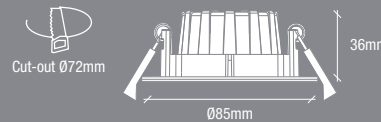

nordlux®

nordlux®

DORADO

5 YEAR LED GUARANTEE

2700K WARM WHITE

1x345LM LED

1x5,5W LED MODULE | 220-240V
DIMMABLE | BRUSHED NICKEL | IP65

nordlux®

nordlux®

nordlux®

DORADO

5 YEAR LED GUARANTEE

2700K WARM WHITE

1x345LM LED

1x5,5W LED MODULE | 220-240V
DIMMABLE | BRUSHED NICKEL | IP65

Max. number of interconnections : 15pcs