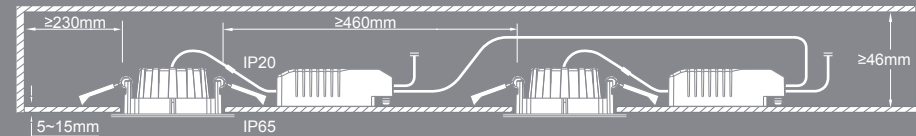

nordlux®

nordlux®

DORADO

5 YEAR LED GUARANTEE

2700K WARM WHITE

1x345LM LED

1x5,5W LED MODULE | 220-240V
DIMMABLE | BRUSHED NICKEL | IP65

nordlux®

nordlux®

nordlux®

DORADO

5 YEAR LED GUARANTEE

2700K WARM WHITE

1x345LM LED

1x5,5W LED MODULE | 220-240V
DIMMABLE | BRUSHED NICKEL | IP65

Max. number of interconnections : 15pcs