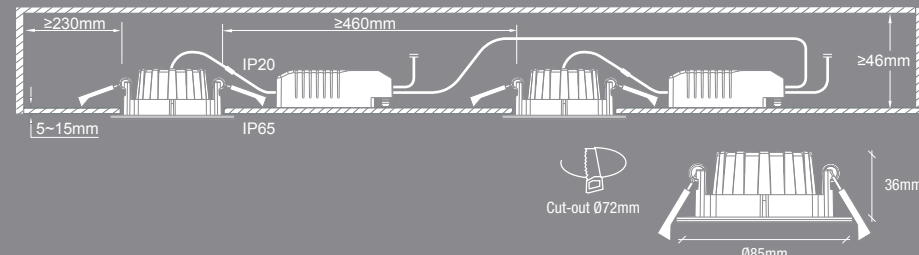

nordlux®

nordlux®

nordlux®

nordlux®

Max. number of interconnections : 15pcs

Lumen	345lm
Dimmability	Dimmable
Wattage	5,5W LED
Light source	Fixed LED Module
CCT	4000K Cool white
IP class	IP65
Lifetime	20 000 hours
On/Off	20 000x
Voltage	Driver 220-240V AC 50Hz / Spot 27V
Class	Driver Class II / Spot Class III
Beam angle	100°
Warm up time	Instant
CRI	≥80
Mercury/Hg	0mg
Material	Plastic / Metal

DORADO IP65

Item N°: 49450155
Børstet nikkel/Gebürsteter Nickel
Brushed nickel/Borstat nickel
Nickel brossé/Geborsteld staal

DO NOT BUILD DIRECTLY INTO INSULATION

DORADO IP65

5 YEAR LED GUARANTEE
4000K COOL WHITE

3-KIT

3x345LM LED
3x5,5W LED MODULE | 220-240V
DIMMABLE | BRUSHED NICKEL | IP65

DORADO IP65

5 YEAR LED GUARANTEE
4000K COOL WHITE