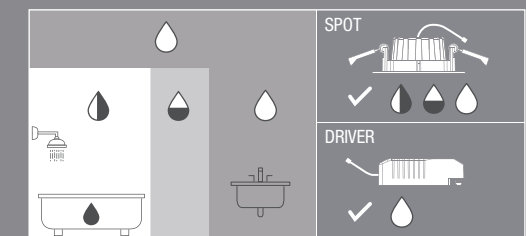

3-KIT

3x345LM LED
3x5,5W LED MODULE | 220-240V
DIMMABLE | BRUSHED NICKEL | IP65

AAD: 15062020 YK

Height x Width x Depth COLOR BOX (CM)	NET WEIGHT COLOR BOX (KG)
13x13x11.5 CM	0.070 KG
GROSS WEIGHT COLOR BOX (KG)	VOLUME COLOR BOX (CBM)
0.567 KG	0.00194 CBM