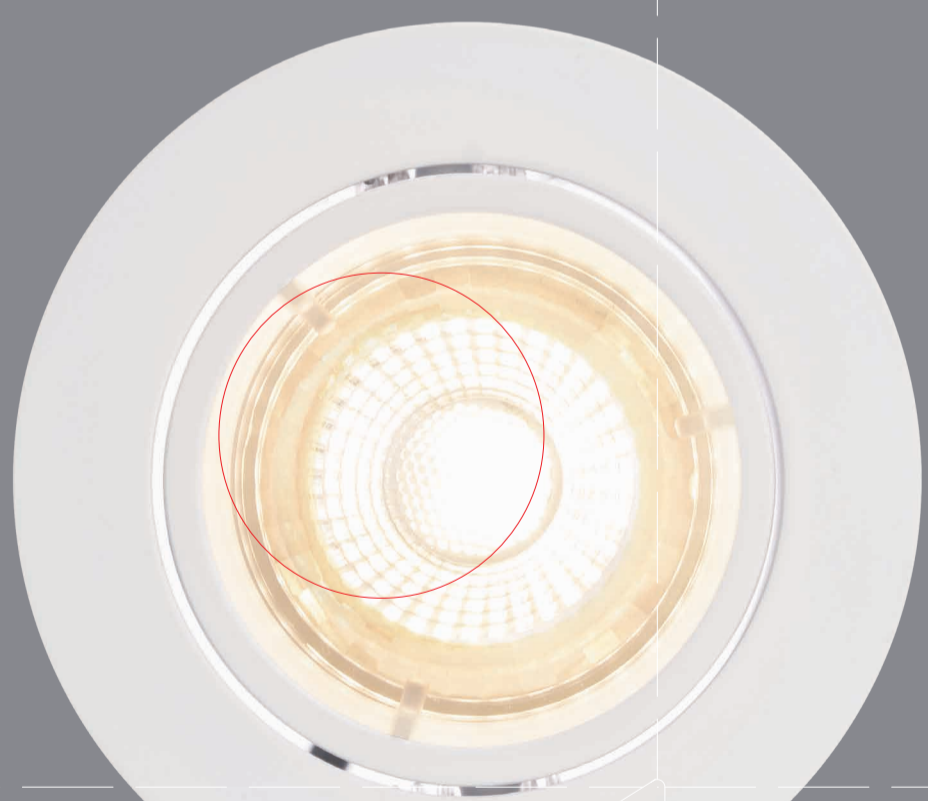

3x345LM LED
Incl. 3x5W LED GU10 | 220-240V
DIMMABLE | WHITE | IP20

nordlux®

nordlux®

nordlux® 49490101

This luminaire is compatible with bulbs of the energy classes:

This luminaire is sold with a bulb of the energy class: **A+**

874/2012

DO NOT BUILD DIRECTLY INTO INSULATION

AAD: 14032019 YK

Height x Width x Depth COLOR BOX (CM)	NET WEIGHT COLOR BOX (KG)
13x13x16 CM	0.090 KG
GROSS WEIGHT COLOR BOX (KG)	VOLUME COLOR BOX (CBM)
0.649 KG	0.00270 CBM

Lumen	345lm
Dimmability	Dimmable
Wattage	5W LED
Light source	Incl. LED GU10
IP class	IP 20
CCT	2700K Warm white
Lifetime	15 000 hours
On/Off	50 000x
Angle of tilt	12°
Voltage	220-240V AC 50Hz
Class	Class II
Beam angle	36°
Warm up time	Instant
CRI	80
Mercury/Hg	0mg
Material	Metal

CARINA
Dessin: 49490101
Dd: 2049765
Hvid/Weiss
White/Vit/Blanc

www.nordlux.com
Nordlux A/S · Østero Hejningsgade 34 · DK-9000 Ålborg

Kipningsgrad: 12°
Schwenkbar bis: 12°
Angle of tilt: 12°
Lampaens vridningsgrad: 12°
Degre de deversement: 12°