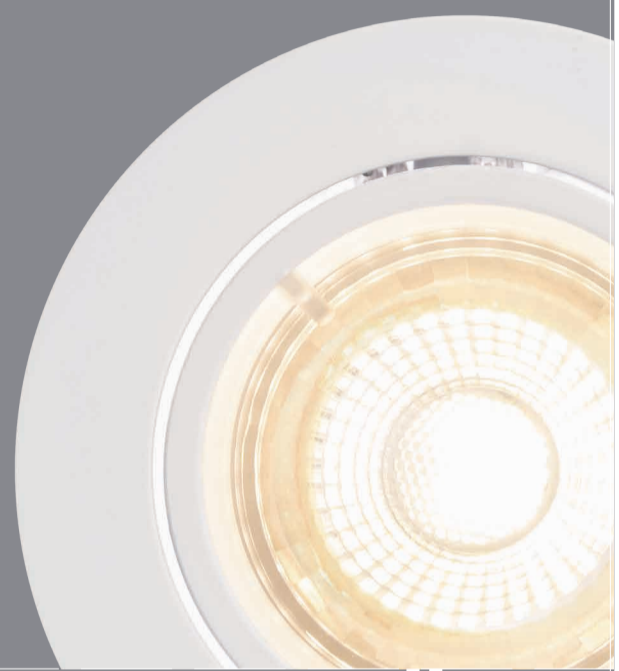

3x345LM LED
Incl. 3x5W LED GU10 | 220-240V
DIMMABLE | WHITE | IP20

CARINA

2700K WARM WHITE

nordlux®