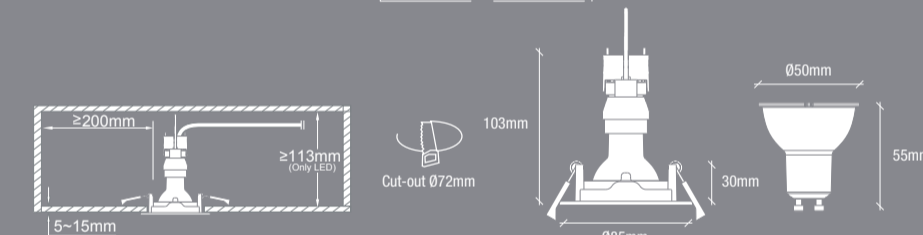

nordlux®

nordlux®

Lumen	345lm
Dimmability	Dimmable
Wattage	5W LED
Light source	Incl. LED GU10
IP class	IP 20
CCT	2700K Warm white
Lifetime	15 000 hours
On/Off	50 000x
Angle of tilt	12°
Voltage	220-240V AC 50Hz
Class	Class II
Beam angle	36°
Warm up time	Instant
CRI	80
Mercury/Hg	0mg
Material	Metal

CARINA

Dessin: 49490133
Db: 2049766
Krom/Chrome
Chrome/Krom
Chrome

www.nordlux.com

Nordlux AS - Øvre Høyregade 34 - DK-8000 Århus

nordlux® 49490133

This luminaire is compatible with bulbs of the energy classes: