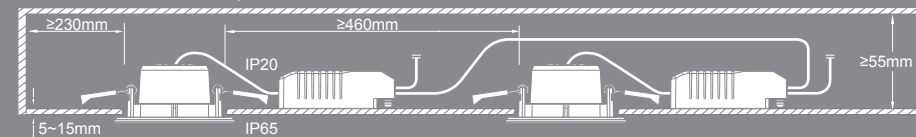

nordlux®

Max. number of interconnections : 15pcs