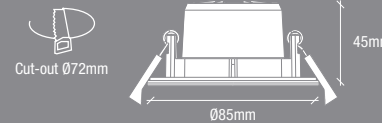

nordlux®

Max. number of interconnections : 15pcs