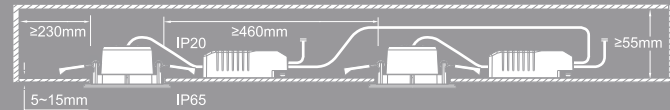

Lumen	345lm/500lm
Dimmability	Non-dimmable
Wattage	4.7W/6.5W LED
Light source	Fixed LED Module
CCT	2700K Warm white 4000K Cool white
IP class	IP65
Lifetime	25 000 hours
Voltage	220-240V~ 50Hz
Class	Class II
Beam angle	100°
CRI	80
Mercury/Hg	0mg
Material	Plastic/Metal

www.nordlux.com