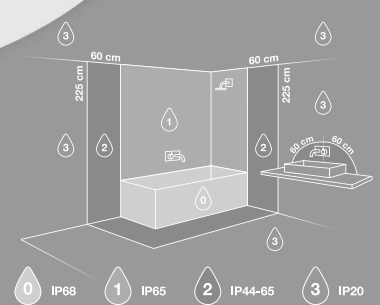

1-KIT

Nordlux UK
Unit 22, Deanfield Court
BB7 1QS Clitheroe Lancashire
01200422777