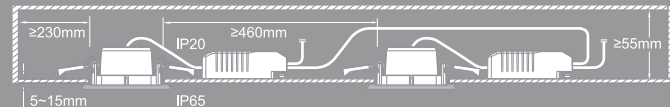

Lumen	345lm/500lm
Dimmability	Non-dimmable
Wattage	4.7W/6.5W LED
Light source	Fixed LED Module
CCT	2700K Warm white 4000K Cool white
IP class	IP65
Lifetime	25 000 hours
Voltage	220-240V ~ 50Hz
Class	Class II
Beam angle	100°
CRI	80
Mercury/Hg	0mg
Material	Plastic/Metal

www.nordlux.com
Nordlux A/S - Østre Havnegade 34 - DK-9000 Aalborg