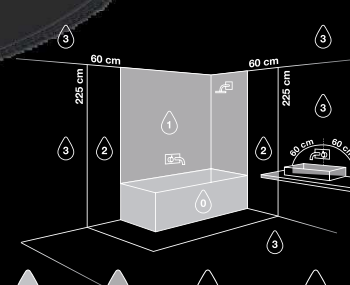

1-KIT

Nordlux UK
Unit 22, Deanfield Court
BB7 1QS Clitheroe Lancashire
01200422777