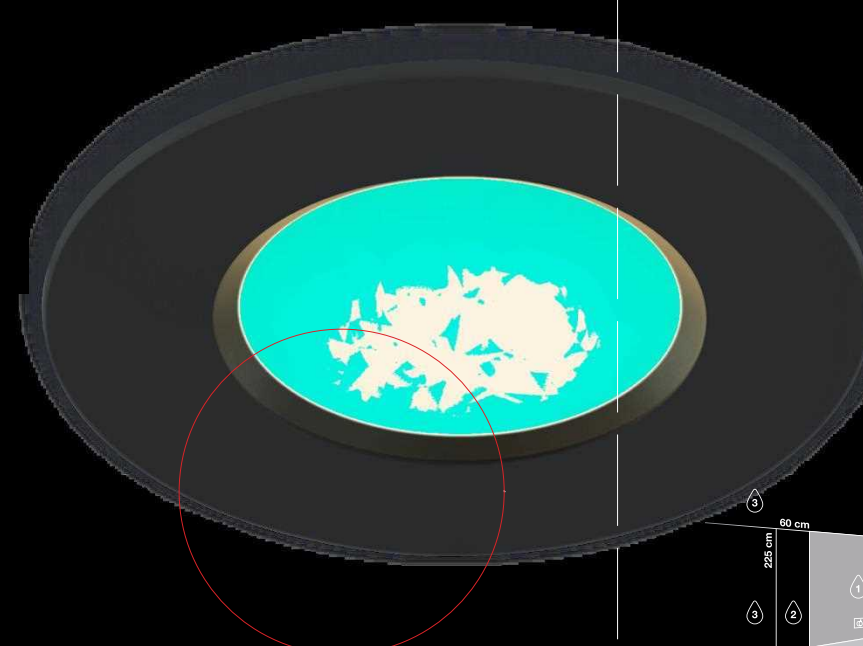

Max. number of interconnections : 15pcs

Lumen	345lm/500lm
Dimmability	Non-dimmable
Wattage	4.7W/6.5W LED
Light source	Fixed LED Module
CCT	2700K Warm white 4000K Cool white
IP class	IP65
Lifetime	25 000 hours
Voltage	220-240V ~ 50Hz
Class	Class II
Beam angle	100°
CRI	80
Mercury/Hg	0mg
Material	Plastic/Metal

www.nordlux.com
Nordlux A/S - Østre Havnegade 34 - DK-9000 Aalborg

AAD: 28122022 YK

Height x Width x Depth COLOR BOX (CM)	NET WEIGHT COLOR BOX (KG)
13x13x6.5 CM	0.042 KG
GROSS WEIGHT COLOR BOX (KG)	VOLUME COLOR BOX (CBM)
0.199 KG	0.00110 CBM

nordlux®

TIAKI IP65

Item N°: 49570103
Db: 2337413
Sort/Schwarz/Black
Svart/Noir/Zwart

nordlux®

TIAKI IP65

2700K / 4000K KELVIN

TIAKI IP65

2700K / 4000K KELVIN

nordlux®

nordlux®

MOODMAKER™

WORKS WITH A NORMAL SWITCH with memory function

1-KIT

Nordlux UK
Unit 22, Deanfield Court
BB7 1QS Clitheroe Lancashire
01200422777