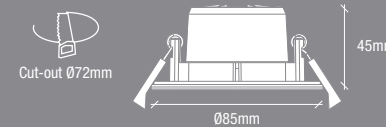

nordlux®

Max. number of interconnections : 15pcs