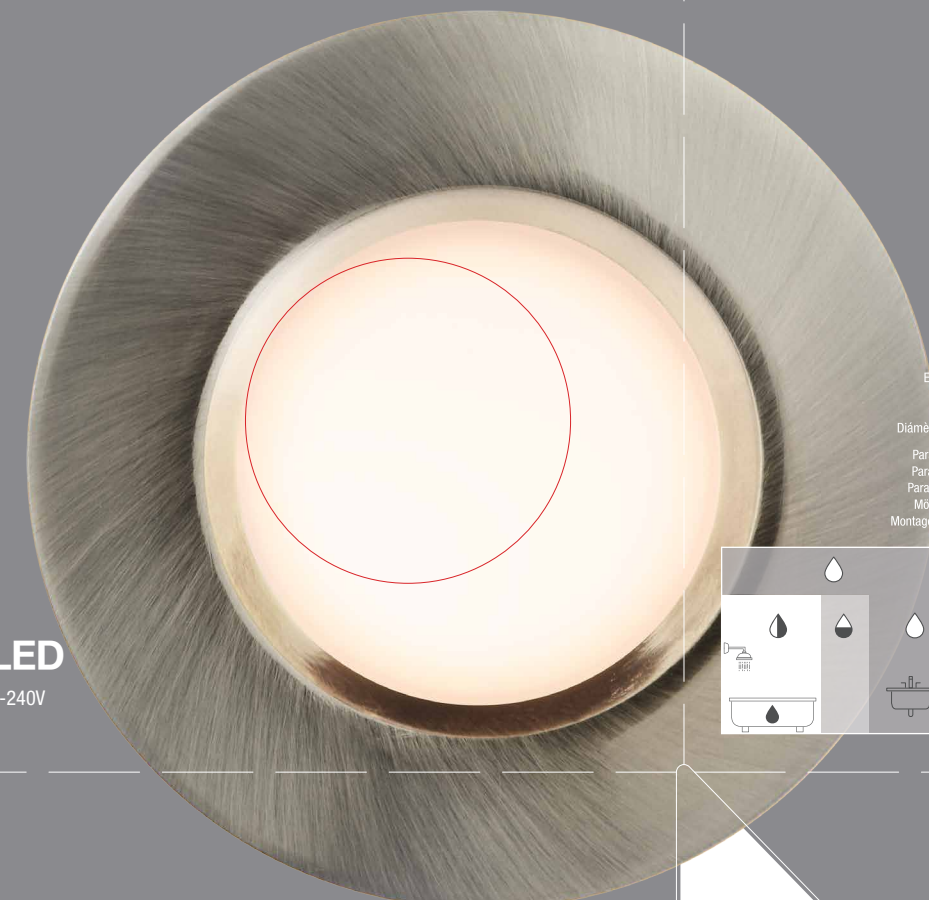

TIAKI

5 YEAR LED GUARANTEE

MOODMAKER®

345LM WARM WHITE | 600LM COOL WHITE

WORKS WITH A NORMAL SWITCH

1x345/600LM LED

1x5.7W/8.6W LED MODULE | 220-240V
BRUSHED NICKEL | IP65

nordlux®