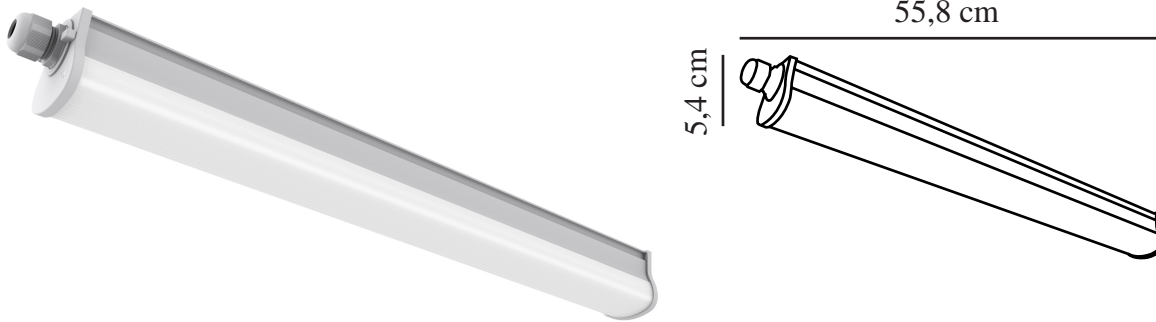

# WESTPORT 60 SINGLE | BATTEN LIGHT FITTING | nordlux®

## GREY

49646110

Voltage (V): 230 Volt  
IP degree: IP65  
Class (Class 1, Class 2, Class 3):  
Class 2 (Double isolated)  
Socket type: LED Module  
Parallel connection: False

Primary material: Plastic  
Colour: Grey

Height (cm): 5.4  
Width (cm): 5.4  
Length (cm): 55.8

EAN: 5701581481787  
TUN: 2078598  
Item Number: 49646110  
Pcs Per Master Carton: 6  
Sales Box Height (cm): 5.6

Sales Box Width(cm): 57.3  
Sales Box Depth (cm): 5.6  
Sales Box Volume m<sup>3</sup> : 0.0018  
Product net weight (kg): 0.25

• High IP degree (IP65) • 5-year LED guarantee

Westport is an IP65 light fixture with an integrated LED light source, which contributes to a long life of 25,000 hours. The light fixture provides a good functional light of 4000 K, and simultaneously has a high degree of protection, which makes it particularly useful for e.g. the garage, workshop or carport.