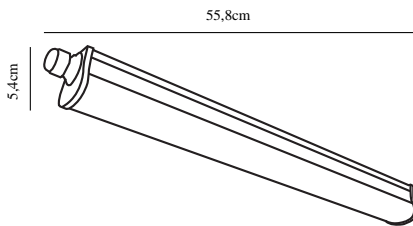

WESTPORT 60 DOUBLE | UNDER CABINET | GREY nordlux®

49656110

Voltage (V): 230 Volt	Color: Grey	Sales Box Width(cm): 57.3
IP degree if the fixture includes two types of IP degree: IP65	Width (cm): 5.4	Sales Box Depth (cm): 5.6
Class (Class I, Class II, Class III): Class 2 (Double isolated)	Length (cm): 55.8	Sales Box Volume m ³ : 0.0018
Lampholder type (eg, E27/E14, etc): LED Module	Projection (cm): 5.4	Net weight of the luminaire (kg): 0.25
Parallel connection possible?: False	EAN: 5701581481886	Useful Lumen (lm): 2100
Primary material: Plastic	TUN: 2078599	Color Temperature (K): 4000
	Item Number: 49656110	Ra-value : 80
	Pcs Per Master Carton: 6	Lifetime (h): 25000
	Sales Box Height (cm): 5.6	Spread Angle (°) (beam angle of luminaire): 125
		Candela (cd) (for directional lamp only): 0
		Energy Class: E

• IP65In and outdoor use

Westpost is an IP65 light fixture with an integrated LED light source, which contributes to a long life of 25,000 hours. The light fixture provides a good functional light of 4000 K, and simultaneously has a high degree of protection, which makes it particularly useful for outdoor use in e.g. the garage, workshop or carport.