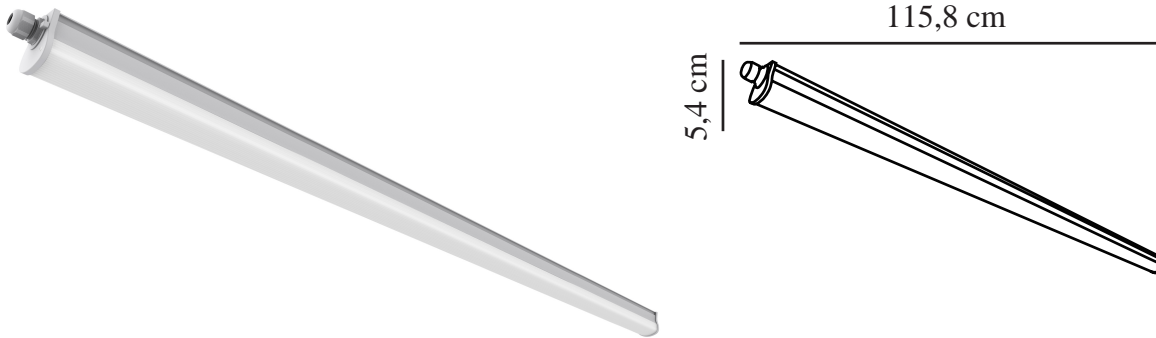

WESTPORT 120 SINGEL | BATTEN LIGHT FITTING | nordlux®

GREY

49666110

Voltage (V): 230 Volt
IP degree: IP65
Class (Class 1, Class 2, Class 3):
Class 2 (Double isolated)
Socket type: LED Module
Parallel connection: False

Primary material: Plastic
Colour: Grey

Height (cm): 5.4
Width (cm): 5.4
Length (cm): 115.8

EAN: 5701581481985
TUN: 2078600
Item Number: 49666110
Pcs Per Master Carton: 6
Sales Box Height (cm): 5.6

Sales Box Width(cm): 117.3
Sales Box Depth (cm): 5.6
Sales Box Volume m³ : 0.0037
Product net weight (kg): 0.465

Brightness of light (Lumen): 2160
Colour temperature (Kelvin): 4000
Ra-value : 80
Lifetime (hours): 25000
Beam angle (°) : 125
Candela (cd) (for directional lamp only): 0
Energy class: E
Actual watt (W): 19

• High IP degree (IP65) • 5-year LED guarantee

Westport is an IP65 light fixture with an integrated LED light source, which contributes to a long life of 25,000 hours. The light fixture provides a good functional light of 4000 K, and simultaneously has a high degree of protection, which makes it particularly useful for e.g. the garage, workshop or carport.