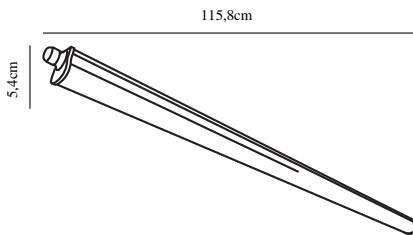

WESTPORT 120 DOUBLE | BATTEN LIGHT FITTING **nordlux**[®]

| GREY

49676110

Voltage (V): 230 Volt
IP degree: IP65
Class (Class 1, Class 2, Class 3):
Class 2 (Double isolated)
Bulb base: LED Module
Parallel connection: False

Primary material: Plastic
Color: Grey

Width (cm): 5.4
Length (cm): 115.8
Projection (cm): 5.4
EAN: 5701581482081
TUN: 2078601
Item Number: 49676110
Pcs Per Master Carton: 6
Sales Box Height (cm): 5.6

Sales Box Width(cm): 117.3
Sales Box Depth (cm): 5.6
Sales Box Volume m³ : 0.0037
Product net weight (kg): 0.465

Brightness of light (Lumen): 4400
Color Temperature (K): 4000
Ra-value : 80
Lifetime (h): 25000
Beam Angle (°) : 125
Candela (cd) (for directional lamp only): 0
Energy Class: E
Actual Watt (W): 43

• High IP degree (IP65) • 5 year LED guarantee