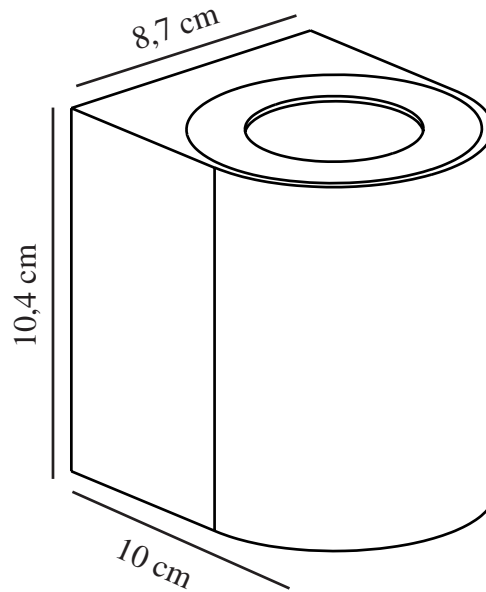

# CANTO 2 | WALL LIGHT | SEASIDE BLACK

49701203

nordlux®

Voltage (V): 220-240 Volt  
IP degree: IP44  
Class (Class 1, Class 2, Class 3):  
Class 1 (Earth contact)  
Socket type: LED Module  
Dimmerable: False  
Parallel connection: False

Primary material: Aluminium  
Secondary material: Glass  
Colour of the glass: Clear  
Is the cable replaceable: False  
Suitable for Seaside: True  
Colour: Seaside black

Height (cm): 10.6  
Width (cm): 8.7  
Length (cm): 8.7  
Projection (cm): 10

EAN: 5704924016493  
TUN: 2335038  
Item Number: 49701203  
Pcs Per Master Carton: 3  
Sales Box Height (cm): 12.5

Sales Box Width(cm): 9.3  
Sales Box Depth (cm): 11  
Sales Box Volume m<sup>3</sup> : 0.0013  
Product net weight (kg): 0.6