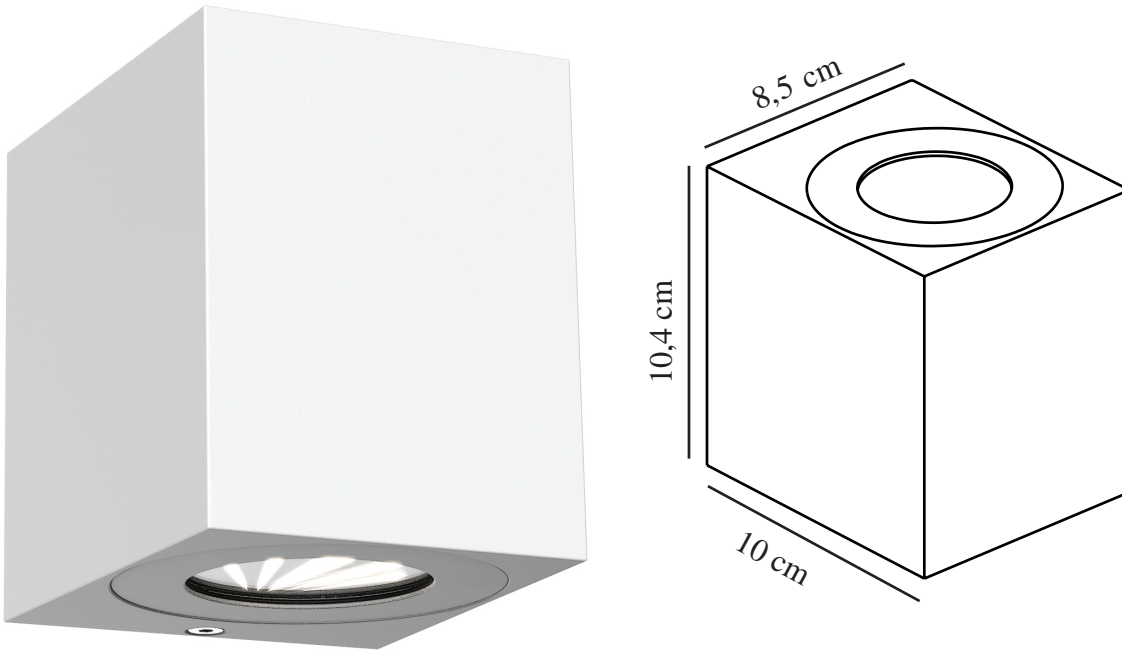

CANTO KUBI 2 | WALL LIGHT | WHITE

49711001

nordlux®

Voltage (V): 230 Volt
IP degree: IP44
Class (Class 1, Class 2, Class 3):
Class 1 (Earth contact)
Socket type: LED Module
Dimmerable: False
Parallel connection: True

Primary material: Aluminium
Colour of the glass: Clear
Suitable for Seaside: False
Colour: White

Height (cm): 10.4
Width (cm): 8.7
Projection (cm): 10
EAN: 5701581482982
TUN: 2050190
Item Number: 49711001
Pcs Per Master Carton: 3
Sales Box Height (cm): 11.2

Sales Box Width(cm): 10.6
Sales Box Depth (cm): 9.3
Sales Box Volume m³ : 0.0011
Product net weight (kg): 0.49

Brightness of light (Lumen): 500
Colour temperature (Kelvin): 3000
Ra-value : 80
Lifetime (hours): 30000
Beam angle (°) : 120
Energy class: F
Actual watt (W): 10.6

- Three light effects included • Both up- and downlight
- Built-in parallel connection • 5-year LED guarantee

Whether Canto 2. is placed indoors or outdoors, the lamp offers a unique lighting experience. The minimalist design makes the lamp both decorative and sculptural. The light flows both up and down, and with the three included pattern inserts, it is possible to change the light image according to desire and personal style.