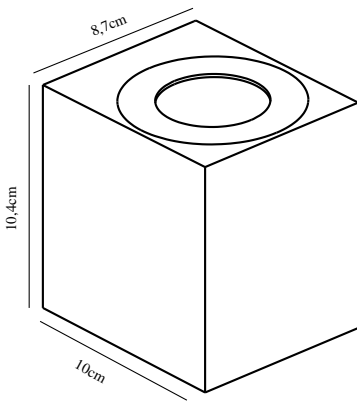

CANTO KUBI 2 | WALL LIGHTING | GREY

49711010

nordlux®

Voltage (V): 230 Volt
IP degree if the fixture includes
two types of IP degree: IP44
Class (Class I, Class II, Class III):
Class 1 (Earth contact)
Lampholder type (eg, E27/E14,
etc): LED Module
Dimmerable: True
Parallel connection possible?:
True

Primary material: Aluminium
Color of the Glass: Clear

Color: Grey
Height (cm): 10.4
Width (cm): 8.7
Projection (cm): 10
EAN: 5701581483187
TUN: 2050192
Item Number: 49711010
Pcs Per Master Carton: 3

Sales Box Height (cm): 11.2
Sales Box Width(cm): 10.6
Sales Box Depth (cm): 9.3
Sales Box Volume m³ : 0.0011
Net weight of the luminaire (kg):
0.49

Useful Lumen (lm): 500
Color Temperature (K): 2700
Ra-value : 80
Lifetime (h): 25000
Spread Angle (°) (beam angle of
luminaire): 120
Candela (cd) (for directional
lamp only): 0
Energy Class: F

- 3 light effects included • Both up- and down-light
- Build-in parallel connection • 3 light effects included

Whether Canto 2. is placed indoors or outdoors, the lamp offers a unique lighting experience. The minimalist design makes the lamp both decorative and sculptural. The light flows both up and down, and with the three included pattern inserts, it is possible to change the light image according to desire and personal style.