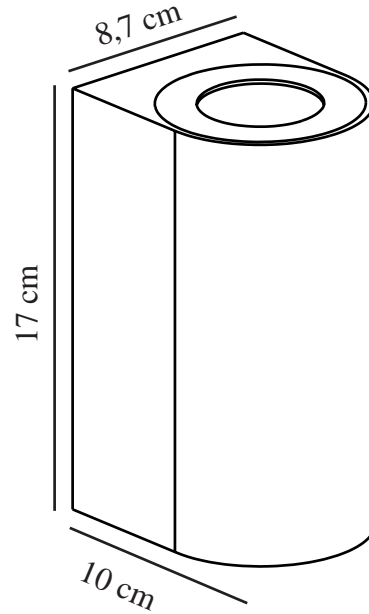

CANTO MAXI 2 | WALL LIGHT | BRASS

49721035

nordlux®

Voltage (V): 230 Volt
IP degree: IP44
Maximum bulb wattage (W):
2X28W

Class (Class 1, Class 2, Class 3):
Class 1 (Earth contact)
Socket type: GU10
Parallel connection: True

Height (cm): 17
Width (cm): 8.7
Projection (cm): 10

EAN: 5701581483989
TUN: 2050205
Item Number: 49721035

Pcs Per Master Carton: 3
Sales Box Height (cm): 17.8
Sales Box Width(cm): 10.6
Sales Box Depth (cm): 9.3
Sales Box Volume m³ : 0.0018
Product net weight (kg): 0.69