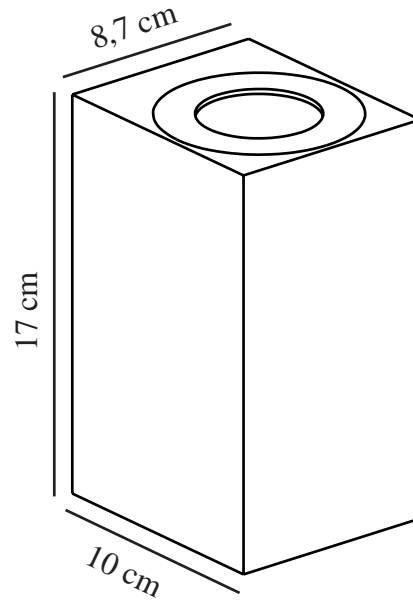

CANTO MAXI KUBI 2 | WALL LIGHT | GREY

49731010

nordlux®

Voltage (V): 230 Volt
IP degree: IP44
Maximum bulb wattage (W):
2X28W
Class (Class 1, Class 2, Class 3):
Class 1 (Earth contact)
Socket type: GU10
Parallel connection: True

Height (cm): 17
Width (cm): 8.7
Projection (cm): 10
EAN: 5701581476189
TUN: 2042405
Item Number: 49731010

Pcs Per Master Carton: 3
Sales Box Height (cm): 17.8
Sales Box Width(cm): 10.6
Sales Box Depth (cm): 9.3
Sales Box Volume m³ : 0.0018
Product net weight (kg): 0.55

Primary material: Aluminium
Colour of the glass: Clear
Suitable for Seaside: False
Colour: Grey

• Both up- and downlight • Built-in parallel connection

Canto Kubi Maxi provides a unique lighting experience, where light flows both up and down. The cubic design exudes Scandinavian minimalism and makes the lamp both decorative and sculptural. Canto Kubi Maxi can be connected in parallel to multiple lamps, making the lamp extremely functional.