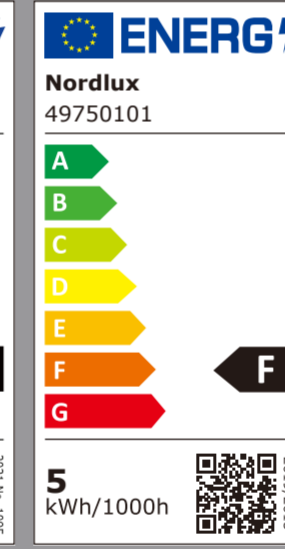

345 LUMEN OF THE WHOLE LAMP
345 LUMEN OF LIGHT SOURCE (90°)

Lumen	345lm
Dimmability	Non-dimmable
Wattage	4,7W LED
Light source	Incl. LED GU10
IP class	IP20
CCT	2700K Warm white
Lifetime	15 000 hours
Angle of tilt	30°
Voltage	220-240V - 50/60Hz
Class	Class II
Beam angle	36°
CRI	80
Mercury/Hg	0mg
Material	Metal

nordlux®

CANIS

nordlux®

CANIS