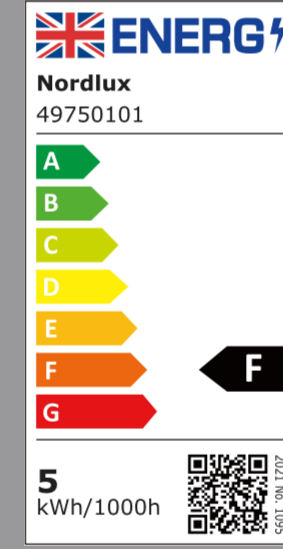

345 LUMEN OF THE WHOLE LAMP
345 LUMEN OF LIGHT SOURCE (90°)

Lumen	345lm
Dimmability	Non-dimmable
Wattage	4,7W LED
Light source	Incl. LED GU10
IP class	IP20
CCT	2700K Warm white
Lifetime	15 000 hours
Angle of tilt	30°
Voltage	220-240V - 50/60Hz
Class	Class II
Beam angle	36°
CRI	80
Mercury/Hg	0mg
Material	Metal

nordlux®

CANIS

nordlux®

CANIS