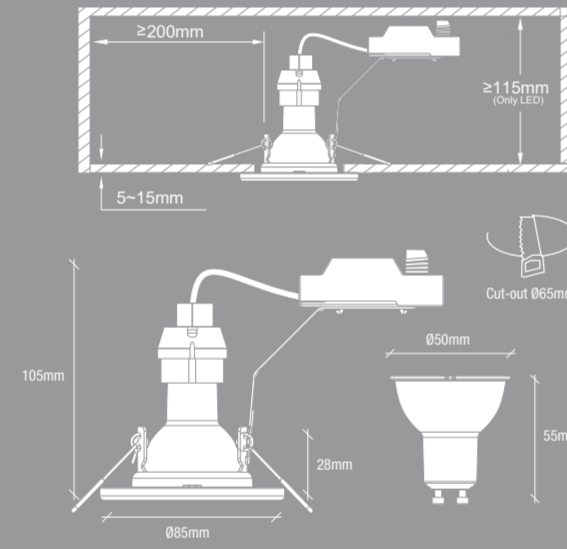

275 × 90 × 115mm

345 LUMEN OF THE WHOLE LAMP
345 LUMEN OF LIGHT SOURCE (90°)

Lumen	345lm
Dimmability	Non-dimmable
Wattage	4,7W LED
Light source	Incl. LED GU10
IP class	IP20
CCT	2700K Warm white
Lifetime	15 000 hours
Angle of tilt	30°
Voltage	220-240V - 50/60Hz
Class	Class II
Beam angle	36°
CRI	80
Mercury/Hg	0mg
Material	Metal

nordlux®

CANIS

nordlux®

CANIS