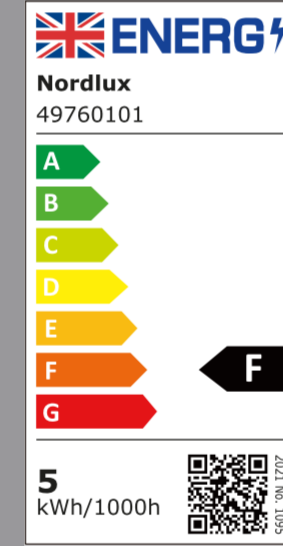

275 × 90 × 115mm

28

345 LUMEN
OF THE WHOLE
LAMP

345 LUMEN
OF LIGHT SOURCE
(90°)

Lumen	345lm
Dimmability	Non-dimmable
Wattage	4,7W LED
Light source	Incl. LED GU10
IP class	IP20
CCT	6500K Cool daylight
Lifetime	15 000 hours
Angle of tilt	30°
Voltage	220-240V - 50/60Hz
Class	Class II
Beam angle	36°
CRI	80
Mercury/Hg	0mg
Material	Metal