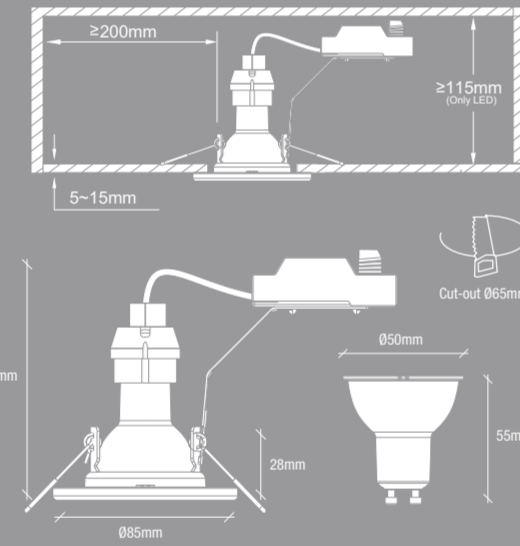

275 × 90 × 115mm

28

345 LUMEN
OF THE WHOLE
LAMP

345 LUMEN
OF LIGHT SOURCE
(90°)

Lumen	345lm
Dimmability	Non-dimmable
Wattage	4,7W LED
Light source	Incl. LED GU10
IP class	IP20
CCT	6500K Cool daylight
Lifetime	15 000 hours
Angle of tilt	30°
Voltage	220-240V - 50/60Hz
Class	Class II
Beam angle	36°
CRI	80
Mercury/Hg	0mg
Material	Metal