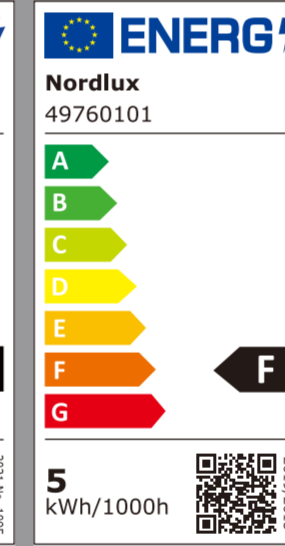

275 × 90 × 115mm

28

345 LUMEN
OF THE WHOLE
LAMP

345 LUMEN
OF LIGHT SOURCE
(90°)

Lumen	345lm
Dimmability	Non-dimmable
Wattage	4,7W LED
Light source	Incl. LED GU10
IP class	IP20
CCT	6500K Cool daylight
Lifetime	15 000 hours
Angle of tilt	30°
Voltage	220-240V - 50/60Hz
Class	Class II
Beam angle	36°
CRI	80
Mercury/Hg	0mg
Material	Metal