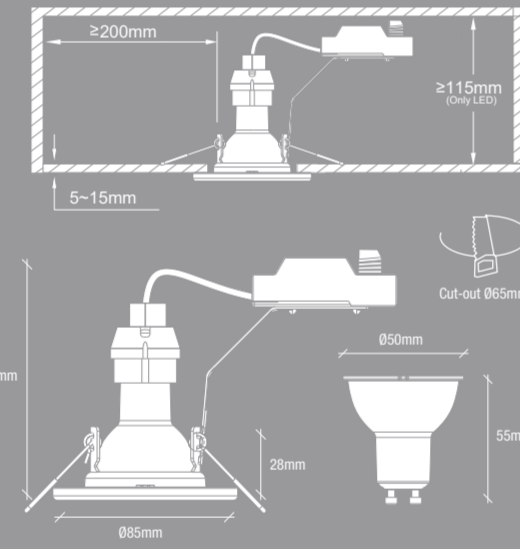

ENERGY

Nordlux
49760155

A
B
C
D
E
F
G

5 kWh/1000h

ENERGY

Nordlux
49760155

A
B
C
D
E
F
G

5 kWh/1000h

nordlux®

CANIS
Item N°: 49760155
Db: 2055016

Brushed Nickel/ Gebürsteter Nickel
Brushed Nickel/ Borstet Nickel
Nickel Brossé/ Gebürstet Nickel

www.nordlux.com
Nordlux AS - Østra Havnegade 34 - DK-9000 Aalborg

5 701581 487888

nordlux®

5-KIT

nordlux®

5-KIT

CANIS

6500K COOL DAYLIGHT

nordlux®

5-KIT

nordlux®

345 LUMEN OF THE WHOLE LAMP

GU10 LED 4,7W

TILT ANGLE 30°

BEAM ANGLE 36°

F

CANIS

6500K COOL DAYLIGHT

nordlux®

5-KIT

nordlux®

345 LUMEN OF THE WHOLE LAMP

GU10 LED 4,7W

TILT ANGLE 30°

BEAM ANGLE 36°

F

nordlux®

5-KIT

nordlux®

AAD: 17072023 YK

Height + Width + Depth COLOR BOX DIM	NET WEIGHT COLOR BOX DIM
11.5x27.5x9 CM	0.099 KG
GROSSWEIGHT COLOR BOX DIM	VOLUUM COLOR BOX DIM
0.787 KG	0.0028 CBM

Nordlux UK
Unit 22, Deanfield Court
BB7 1QS Gillthorpe, Lancashire
01200422777