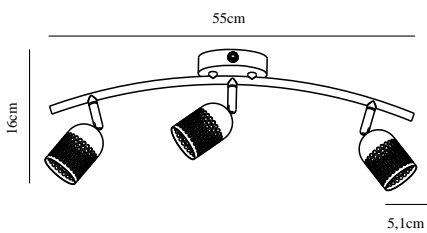

# ALFRED 3-SPOT | SPOTS | BLACK

49850103

nordlux®

Voltage (V): 230 Volt  
IP degree if the fixture includes  
two types of IP degree: IP20  
Maximum compatible bulb  
wattage (W): 3X40W  
Class (Class I, Class II, Class III):  
Class 2 (Double isolated)  
Lampholder type (eg, E27/E14,  
etc): G9  
Dimmerable: Yes with compatible  
bulb

Color: Black  
  
Shade Diameter (cm): 5.1  
Length (cm): 55  
Projection (cm): 16  
Tilt Angle (°): 90  
  
EAN: 5701581477582  
TUN: 2050251  
Item Number: 49850103  
Pcs Per Master Carton: 3

Sales Box Height (cm): 57  
Sales Box Width(cm): 16  
Sales Box Depth (cm): 11  
Sales Box Volume m<sup>3</sup> : 0.01  
Net weight of the luminaire (kg):  
0.683